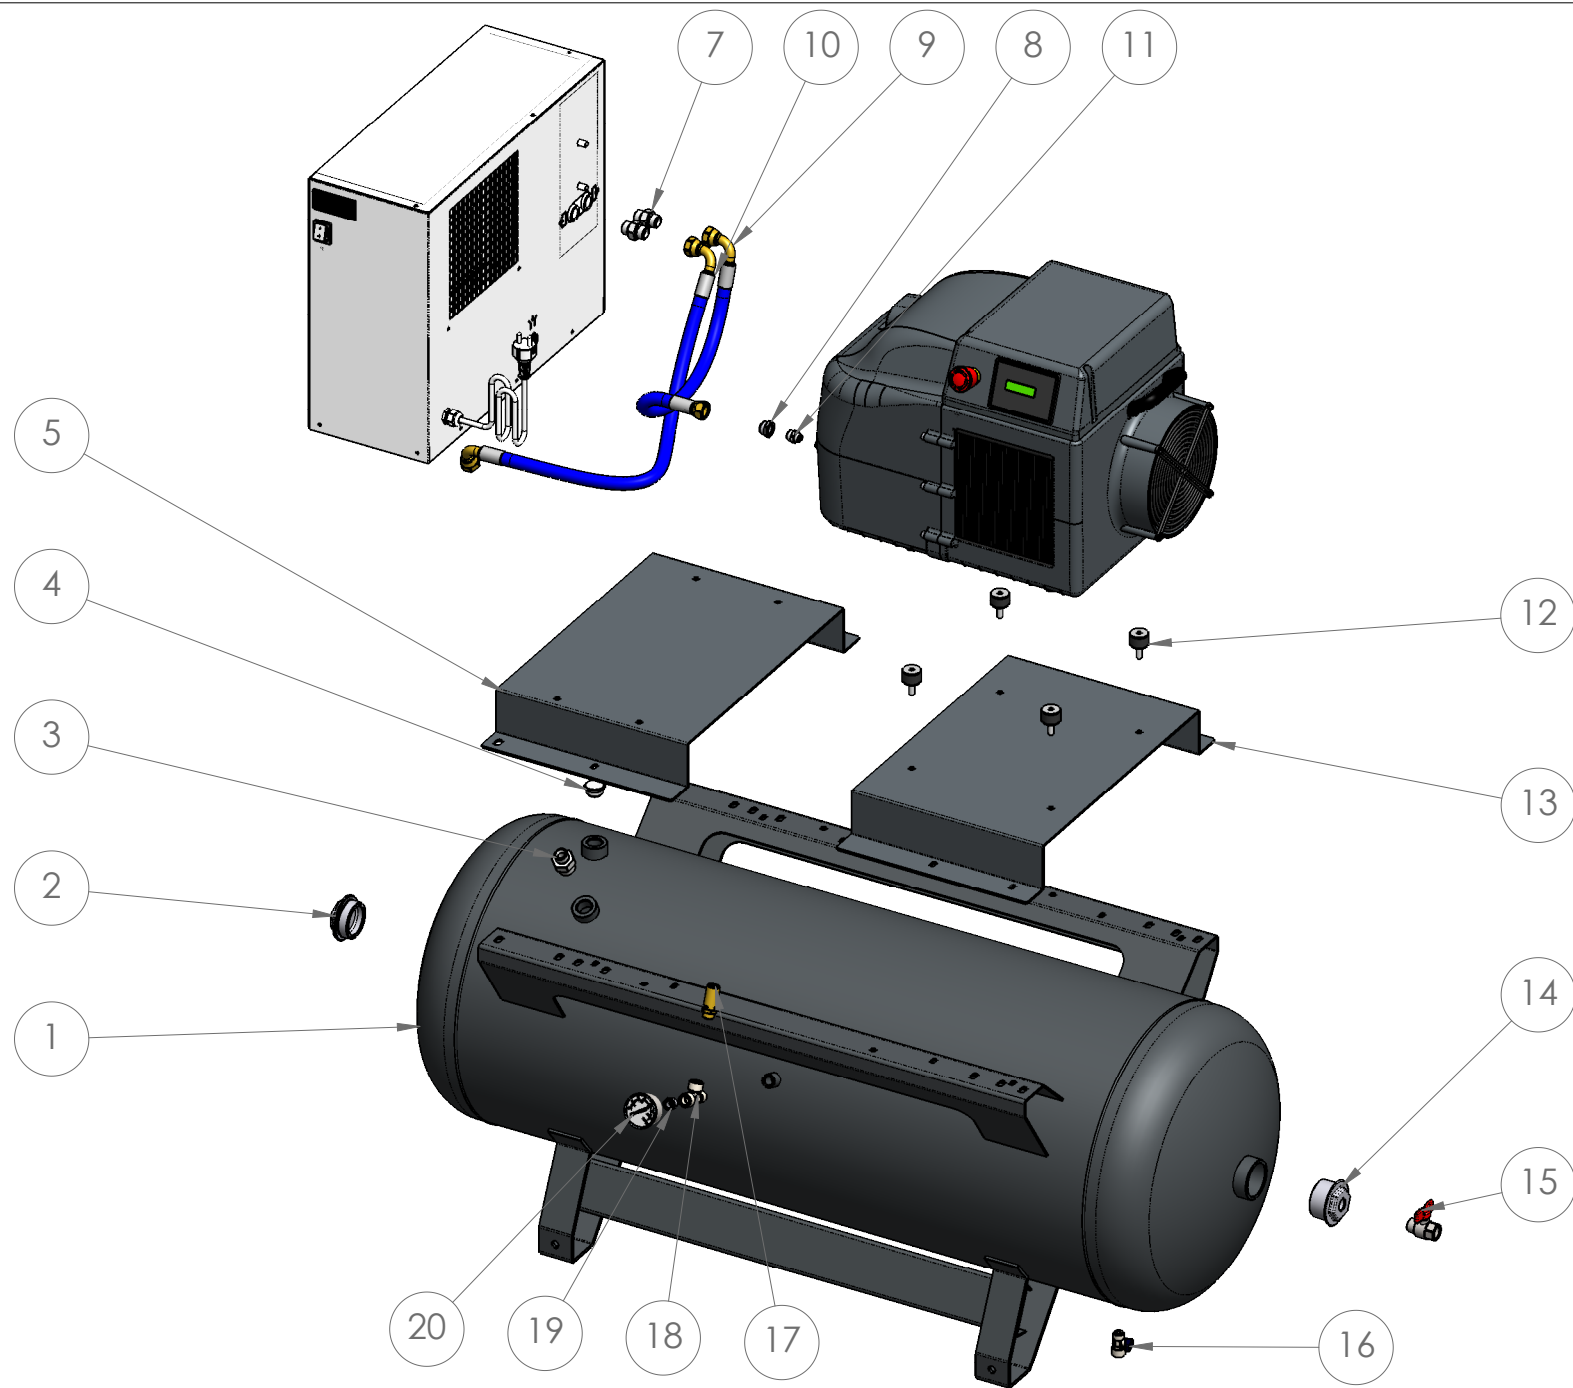

TIPO TYPE Ricambi versione serbatoio 270L + E <i>Air tank version 270L + E spare parts</i>	CODICE CODE KV 3-5	DATA DATE 11/2024	REVISIONE REVISION 02