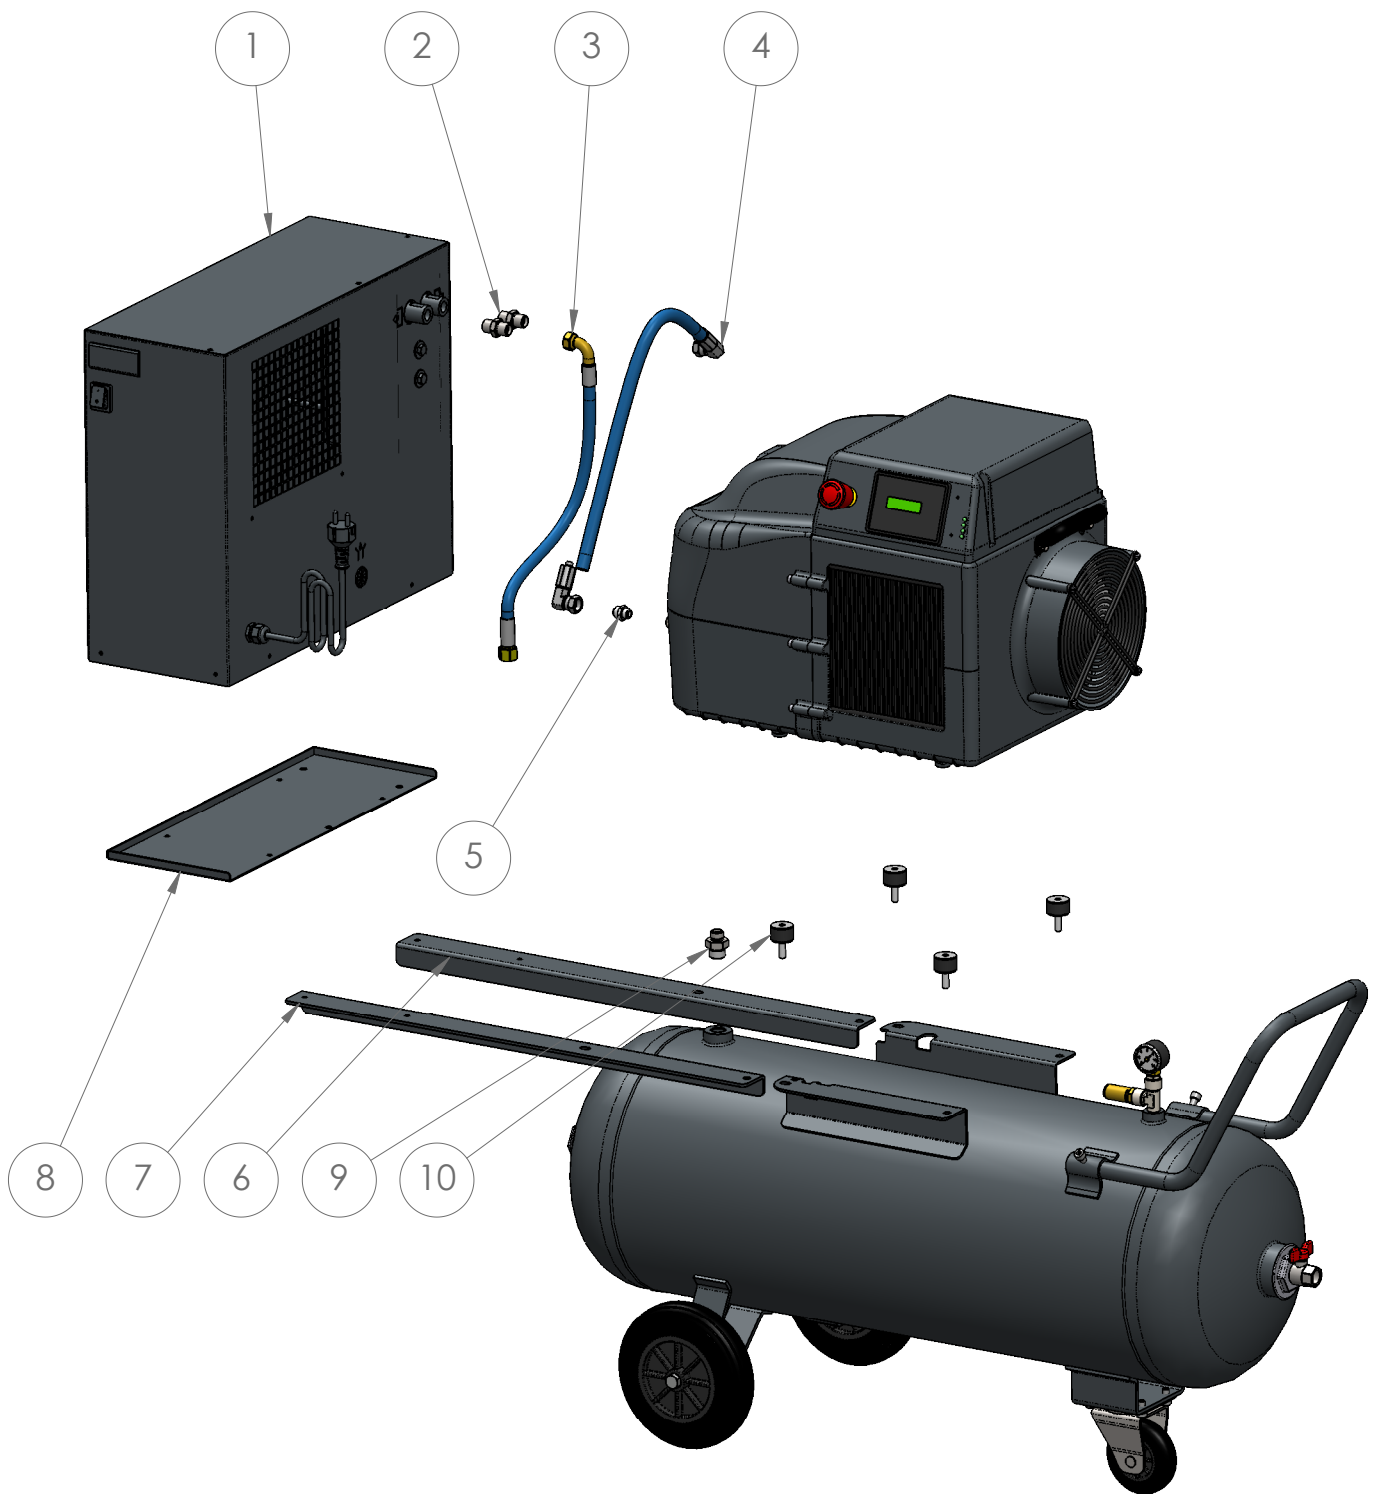

TIPO Ricambi versione 90L + E TYPE <i>90L + E spare parts</i>	CODICE KV 3-5 CODE	DATA 11/2024 DATE	REVISIONE 02 REVISION