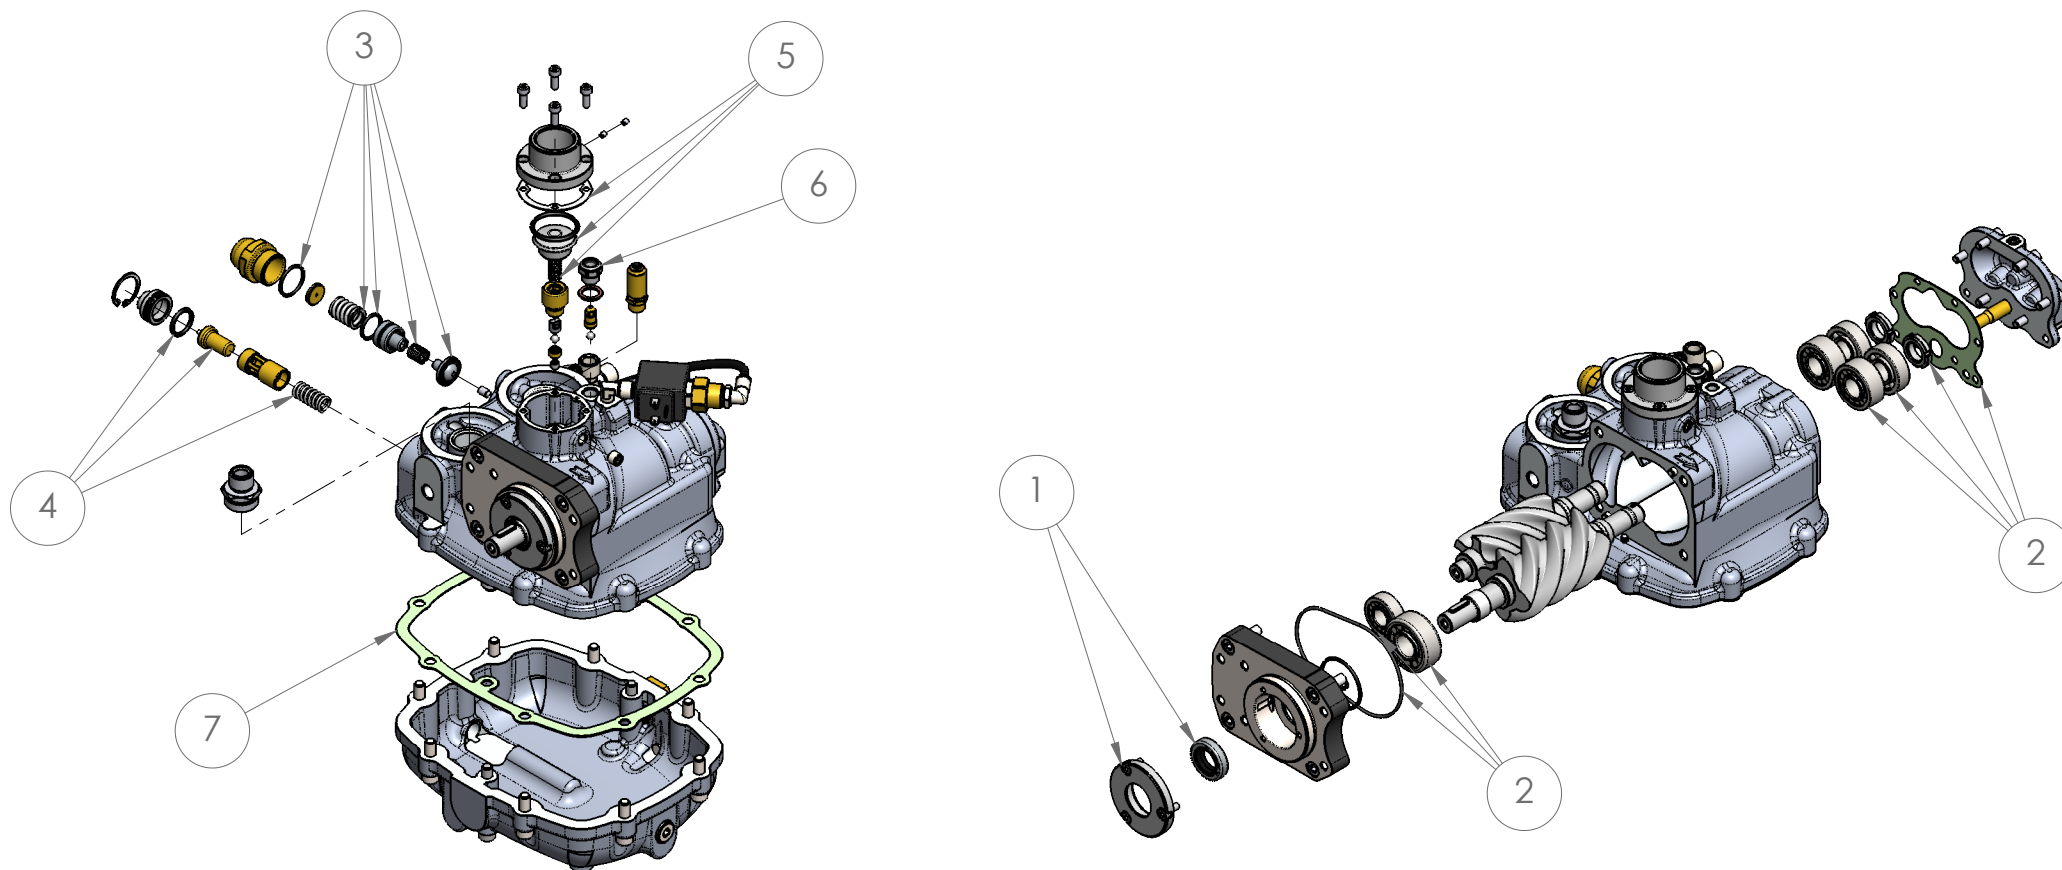

N°	Codice Code	Descrizione	Description	(*) Rec.
1	RN11L3045 RN11L3068	KIT RICAMBI PARAOLIO ADAM 60 KIT RICAMBI PARAOLIO ADAM 60 CCW	ADAM 60 SHAFT SEAL SPARE PARTS KIT ADAM 60 CCW SHAFT SEAL SPARE PARTS KIT	
2	RN11L3046 RN11L3069	KIT RICAMBI CUSCINETTI ADAM 60 KIT RICAMBI CUSCINETTI ADAM 60 CCW	ADAM 60 BEARINGS SPARE PARTS KIT ADAM 60 CCW BEARINGS SPARE PARTS KIT	
3	RN11L3011	KIT RICAMBI V.M.P. G10 (1/2 - 3/4)	V.M.P. G10 (1/2 - 3/4) SPARE PARTS KIT	1
4	RN11L3040	KIT RICAMBI VALVOLA TERMOSTATICA	THERMOSTATIC VALVE SPARE PARTS KIT	1
5	RN11L3006	KIT RICAMBI REGOLATORE ADAM 60	ADAM 60 INTAKE VALVE PARTS KIT	1
6	RN11L3048	VISORE RECUPERO OLIO	COMPLETE OIL RECOVERY VIEWER	
7	RN11L3080	KIT GUARNIZIONE SERBATOIO ADAM 60	ADAM 60 TANK GASKET PARTS KIT	

(*) Ricambi consigliati
Recommended spare parts

TIPO TYPE	Ricambi ADAM 60 Adam 60 spare parts	CODICE CODE	KV 3-5	DATA DATE	11/2024	REVISIONE REVISION	02