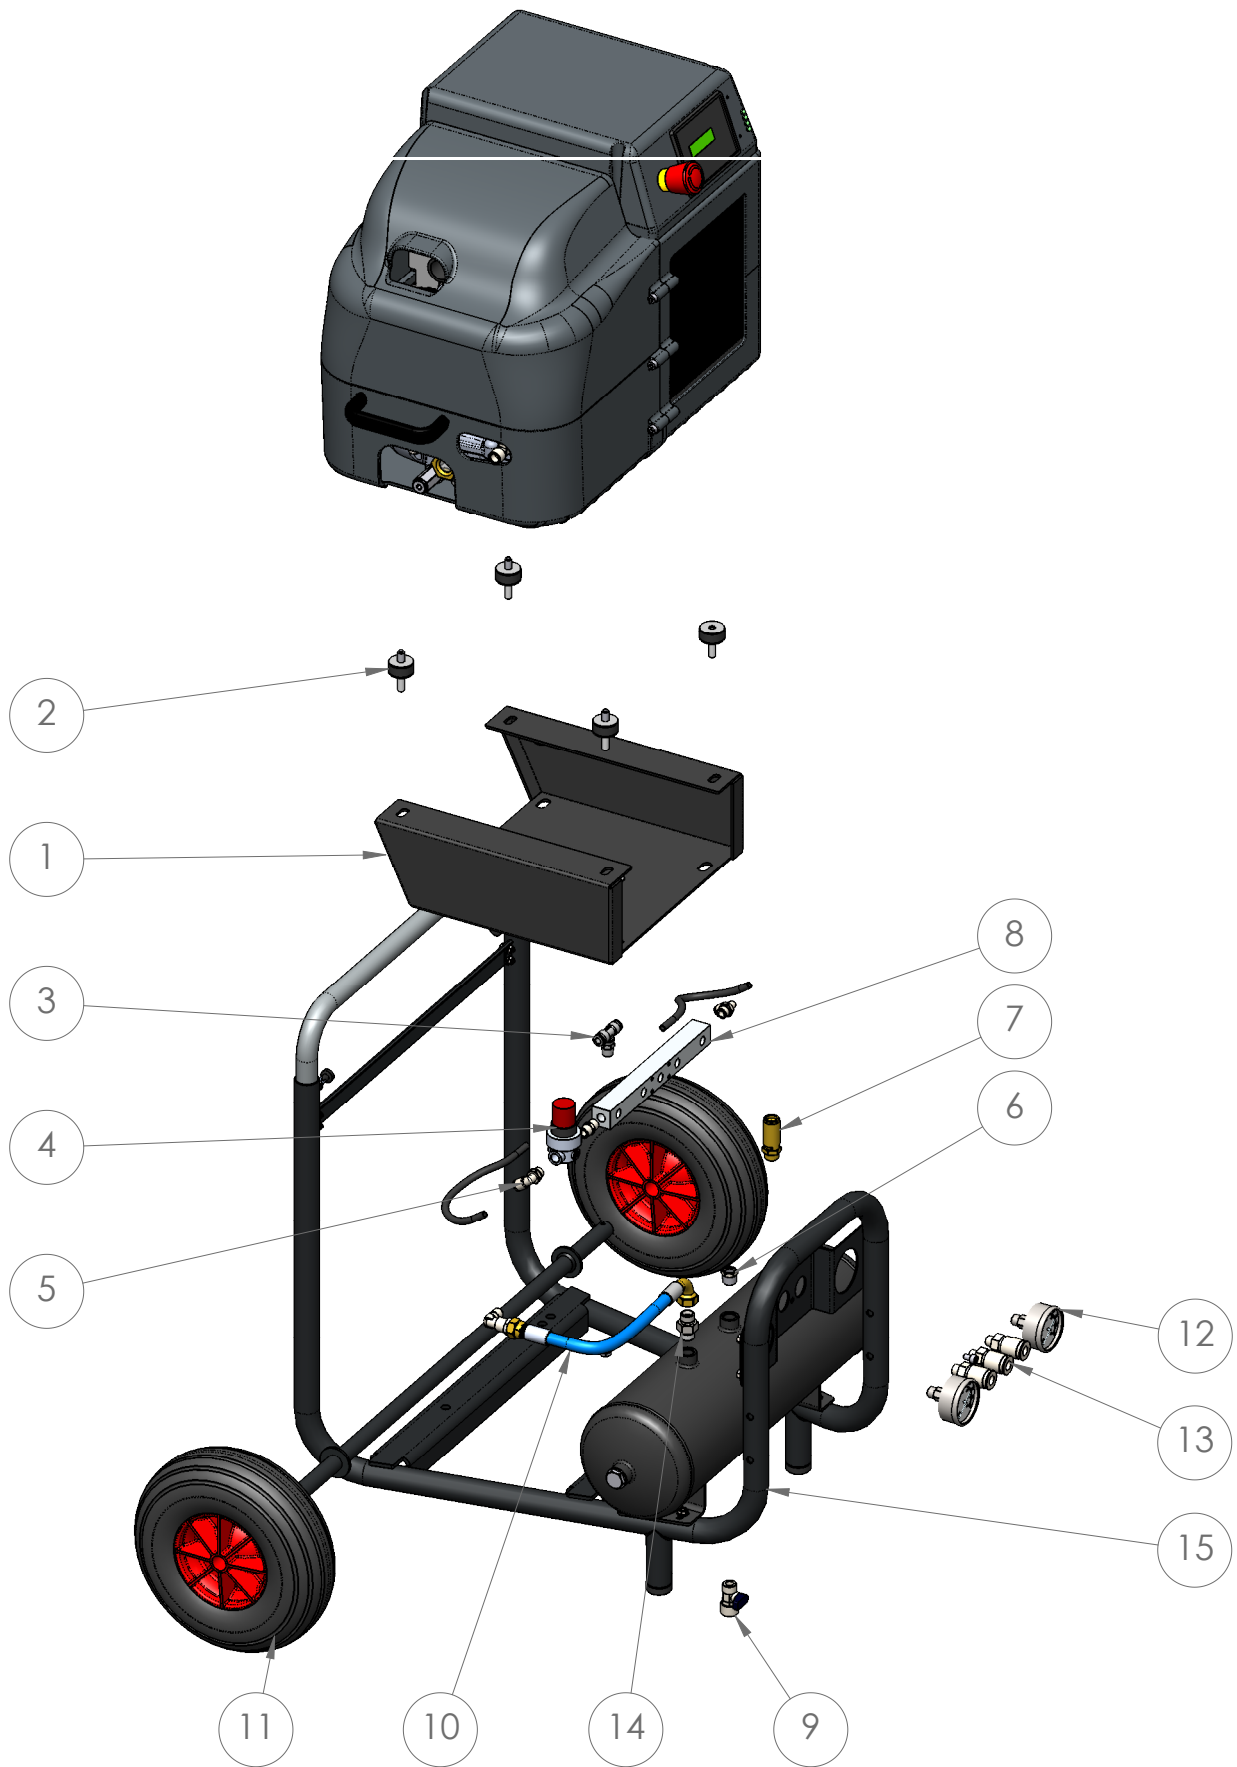

TIPO TYPE Ricambi versione trolley 8L <i>8L Trolley spare parts</i>	CODICE CODE KV 3-5	DATA DATE 11/2024	REVISIONE REVISION 02