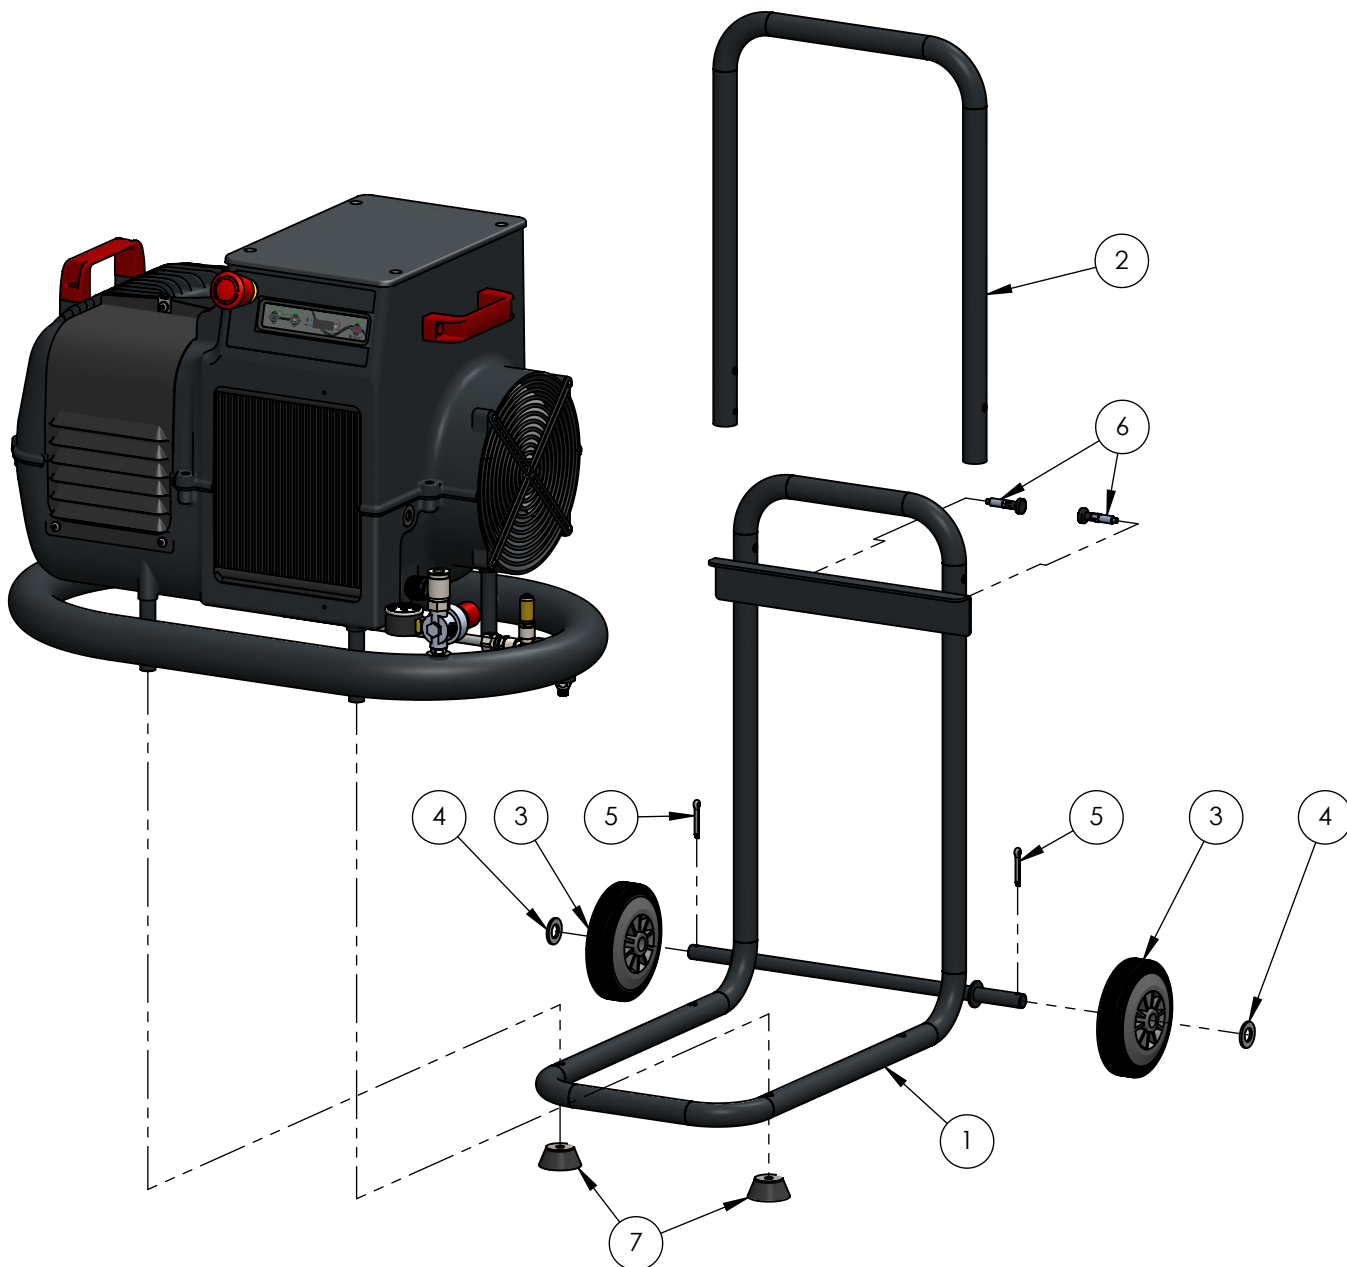

N°	Codice Code	Q.tà Q.ty	Descrizione	Description	(*) Rec.
1	RA01Z2401	1	TELAIO COMPLETO TROLLEY	COMPLETE FRAME TROLLEY	
2	RA01Z2402	1	MANICO TELAIO TROLLEY	FRAME HANDLE TROLLEY	
3	RF06R7381	2	RUOTA	WHEEL	
4	RF06R7069	2	RONDELLA	WASHER	
5	RF06R7148	2	COPPIGLIA	COTTER PIN	
6	RF06R7300	2	PISTONCINO A MOLLA	SPRING PISTON	
7	RF06R7362	2	PIEDINO ANTIVIBRANTE A VENTOSA	ANTIVIBRATION	

(*) Ricambi consigliati
Recommended spare parts

TIPO TYPE	Ricambi versione trolley Trolley version spare parts	CODICE CODE	KV 3 V230	DATA DATE	06/2024	REVISIONE REVISION	01