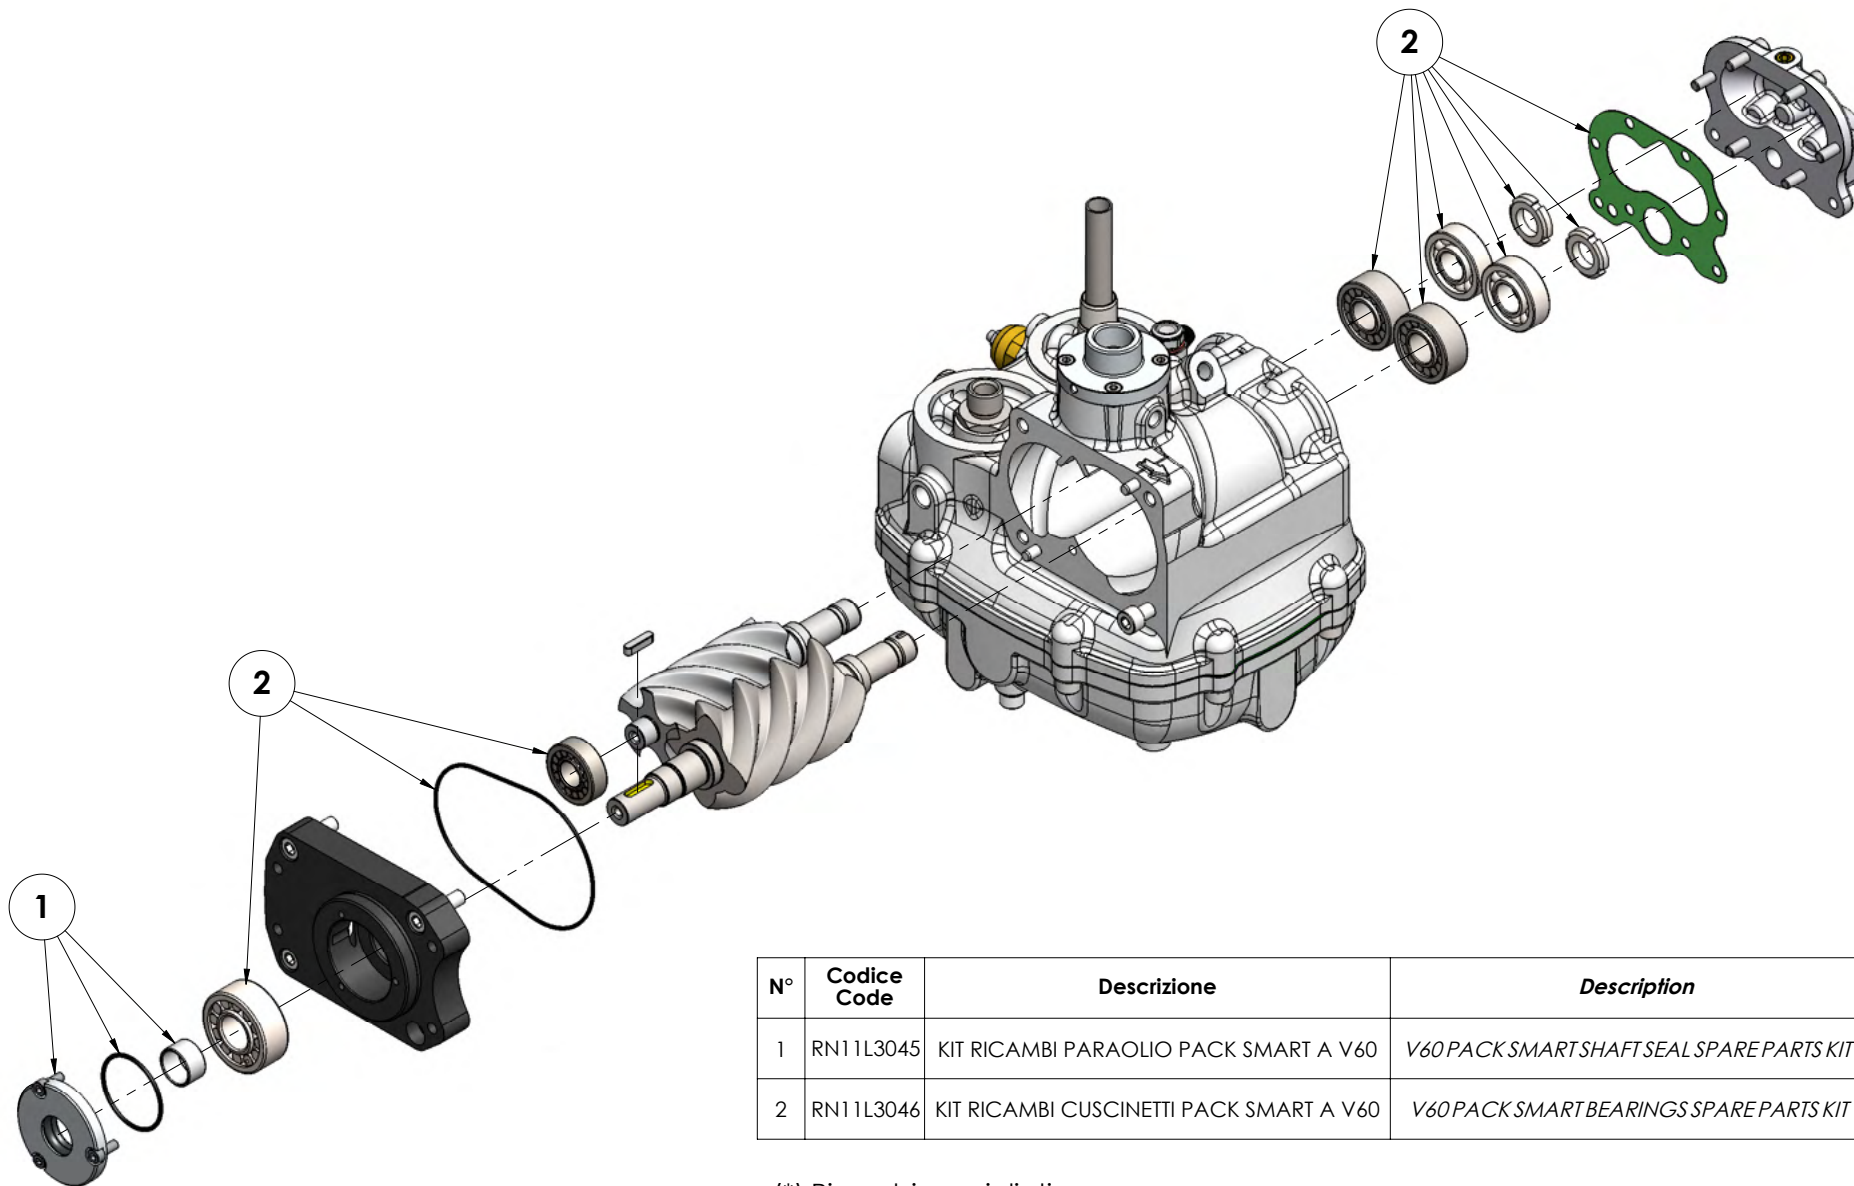

N°	Codice Code	Descrizione	Description	(*) Rec
1	RN11L3045	KIT RICAMBI PARAOLIO PACK SMART A V60	V60 PACK SMART SHAFT SEAL SPARE PARTS KIT	
2	RN11L3046	KIT RICAMBI CUSCINETTI PACK SMART A V60	V60 PACK SMART BEARINGS SPARE PARTS KIT	

(*) Ricambi consigliati
Recommended Spare Parts