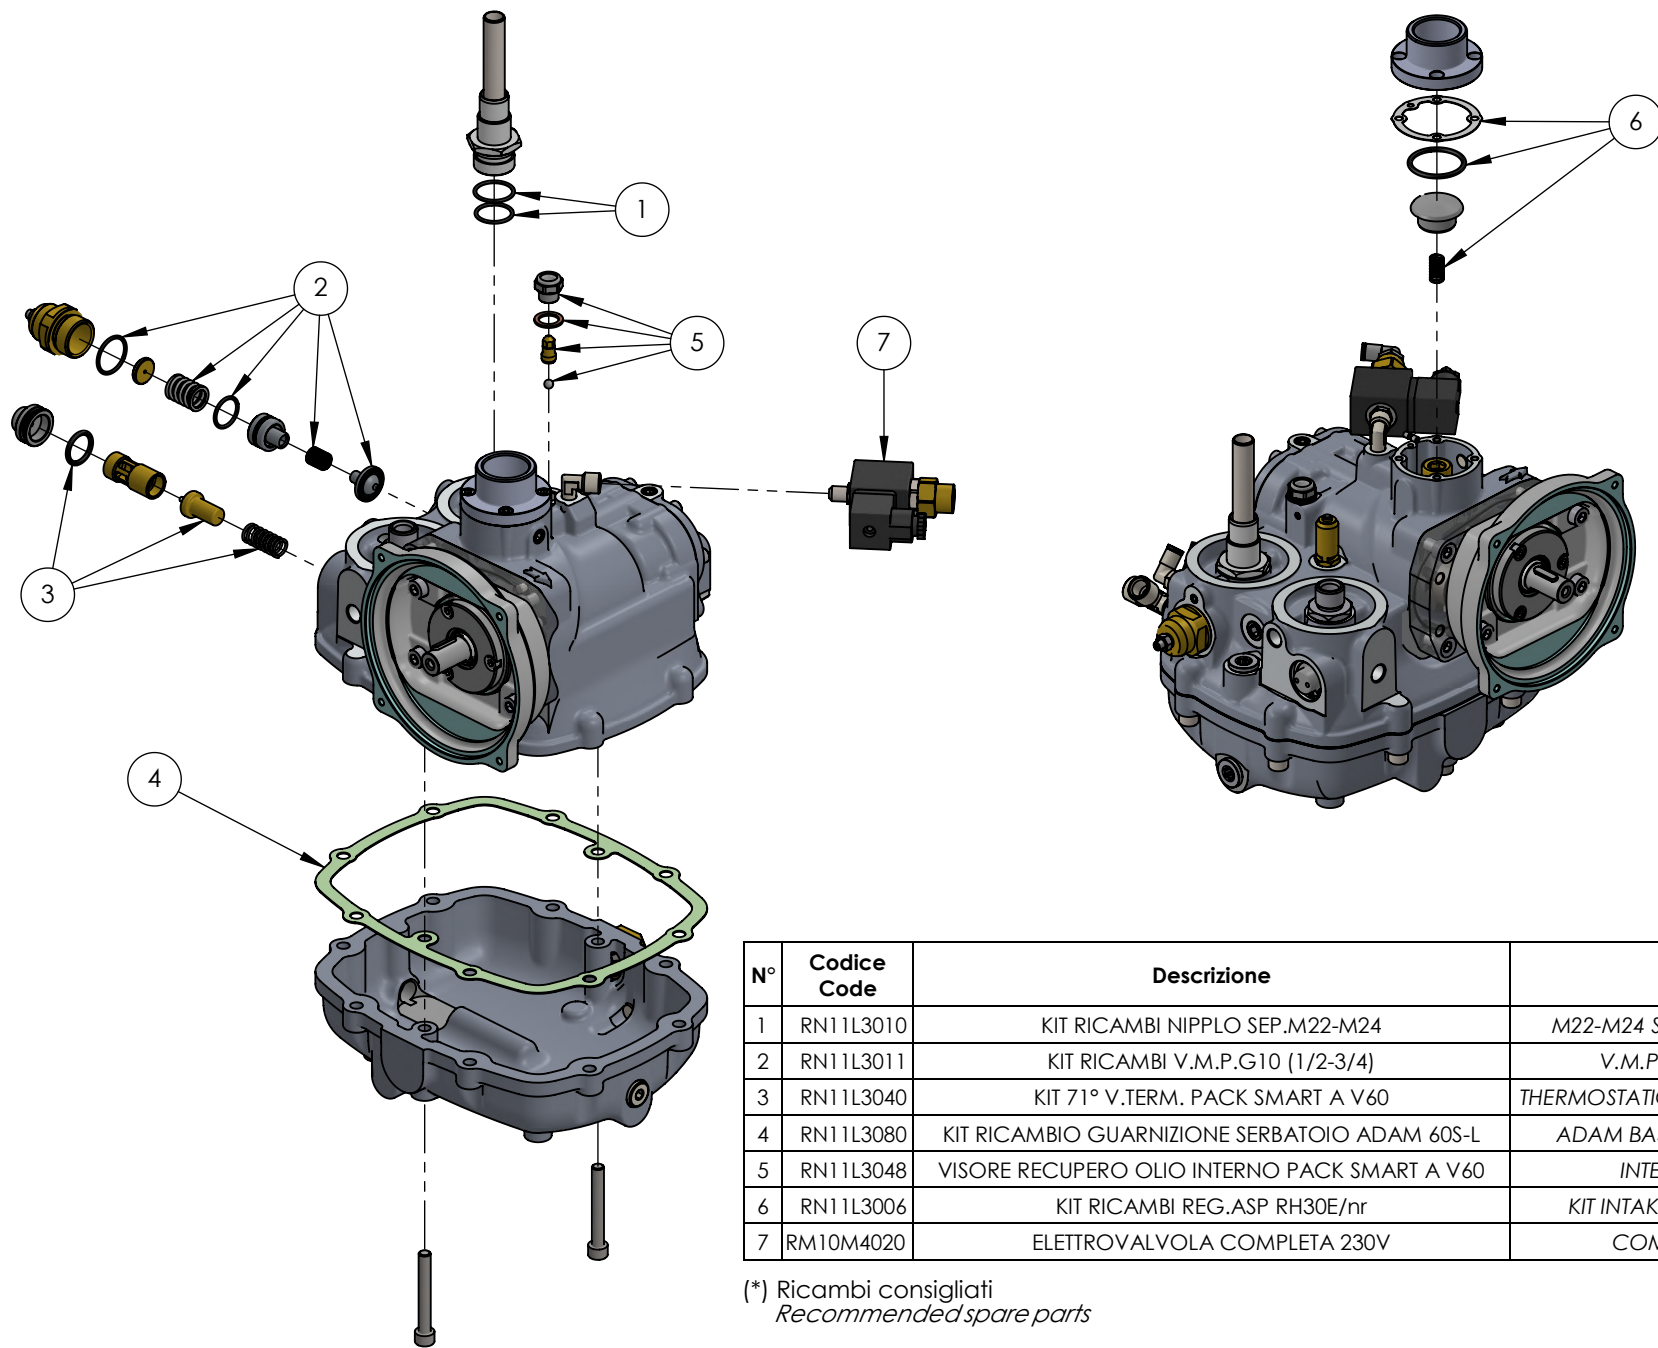

N°	Codice Code	Descrizione	Description	(*) Rec.
1	RN11L3010	KIT RICAMBI NIPPLO SEP.M22-M24	M22-M24 SEPARATOR NIPPLES SPARE PARTS KIT	
2	RN11L3011	KIT RICAMBI V.M.P.G10 (1/2-3/4)	V.M.P. G10 (1/2-3/4) SPARE PARTS KIT	1
3	RN11L3040	KIT 71° V.TERM. PACK SMART A V60	THERMOSTATIC VALVE SPARE PARTS KIT ADAM 60 71°	1
4	RN11L3080	KIT RICAMBIO GUARNIZIONE SERBATOIO ADAM 60S-L	ADAM BASE FLANGE O-RING SPARE PARTS KIT	
5	RN11L3048	VISORE RECUPERO OLIO INTERNO PACK SMART A V60	INTERNAL OIL RECOVERY VIEWER	
6	RN11L3006	KIT RICAMBI REG.ASP RH30E/nr	KIT INTAKE VALVE RH30E-nr SPARE PARTS KIT	1
7	RM10M4020	ELETTOVALVOLA COMPLETA 230V	COMPLETE SOLENOID VALVE 230V	

(*) Ricambi consigliati
Recommended spare parts

TIPO TYPE	Ricambi gruppo ADAM 60 ADAM 60 spare parts	CODICE CODE	KV 3 V230	DATA ATE	06/2024	REVISIONE REVISION	01