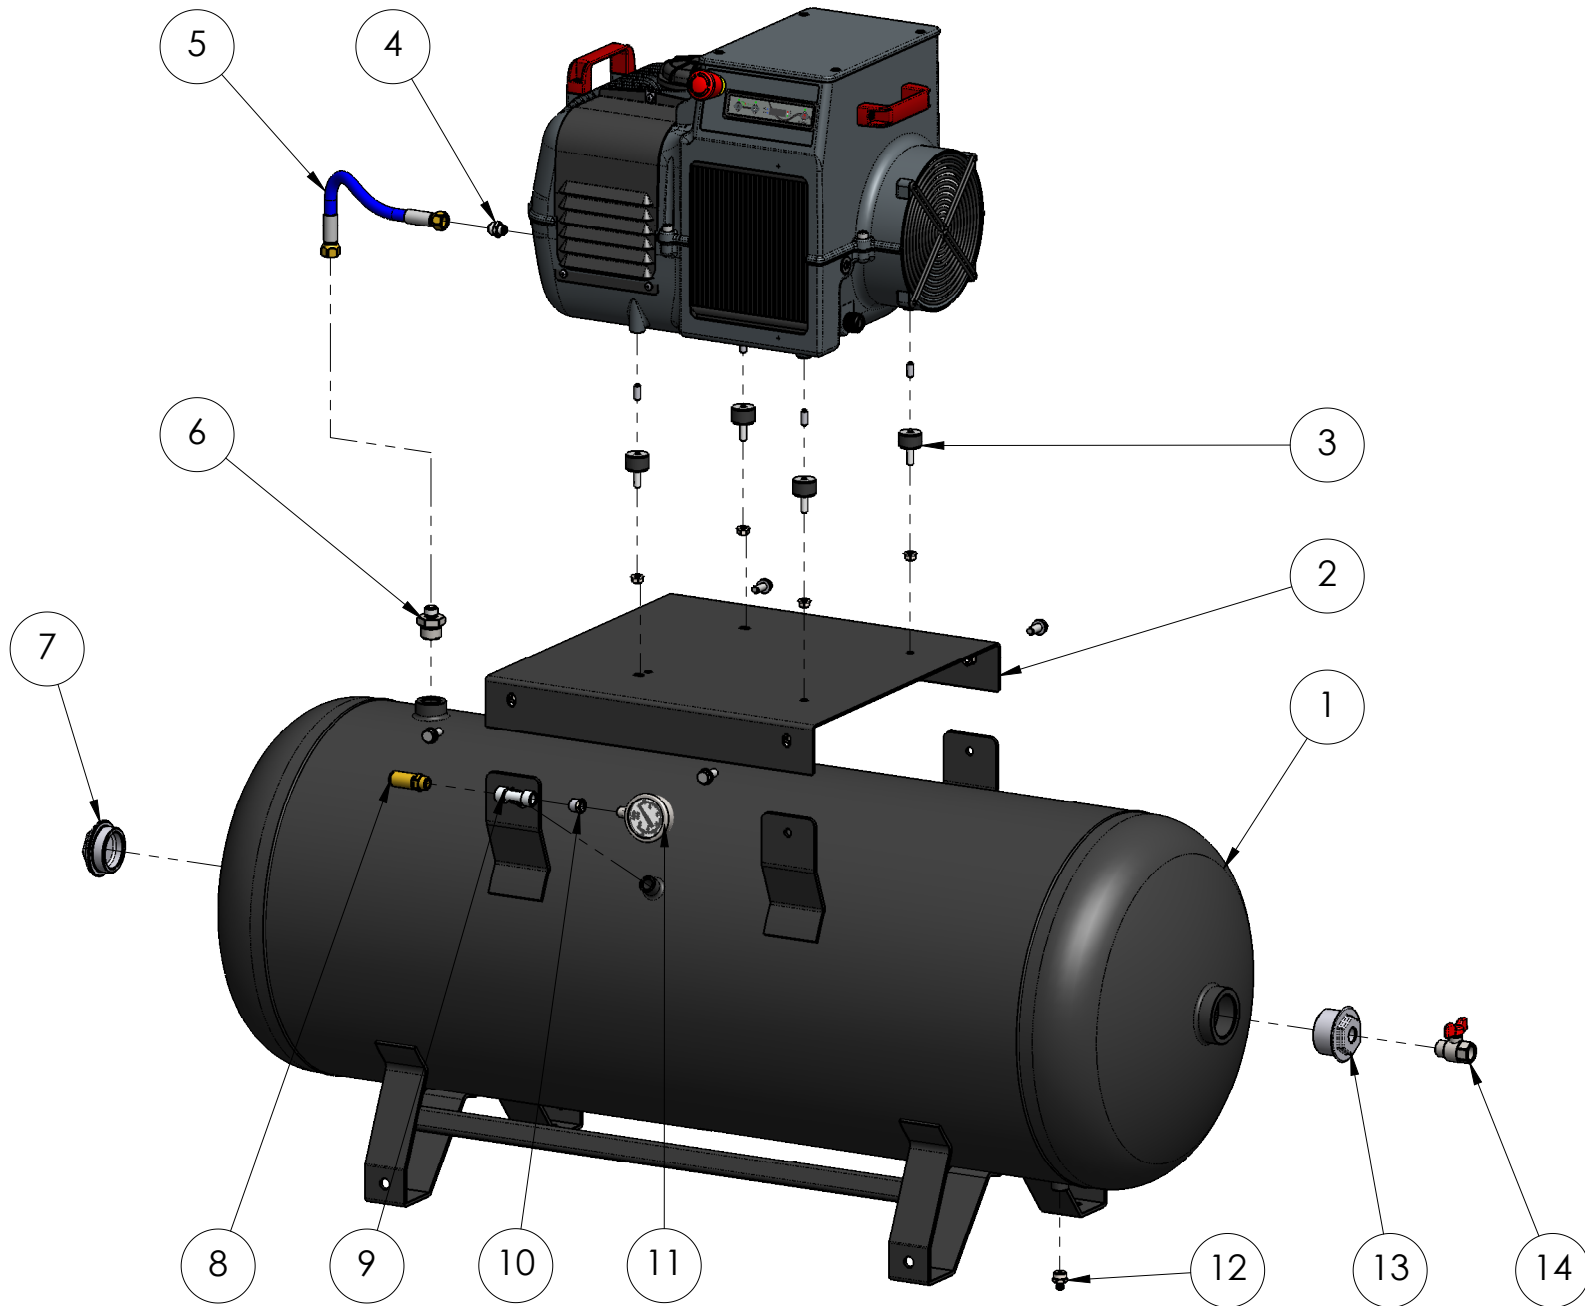

TIPO Ricambi versione 270L TYPE <i>270L spare parts version</i>	CODICE CODE	KV 3 V230	DATA DATE 06/2024	REVISIONE REVISION 01