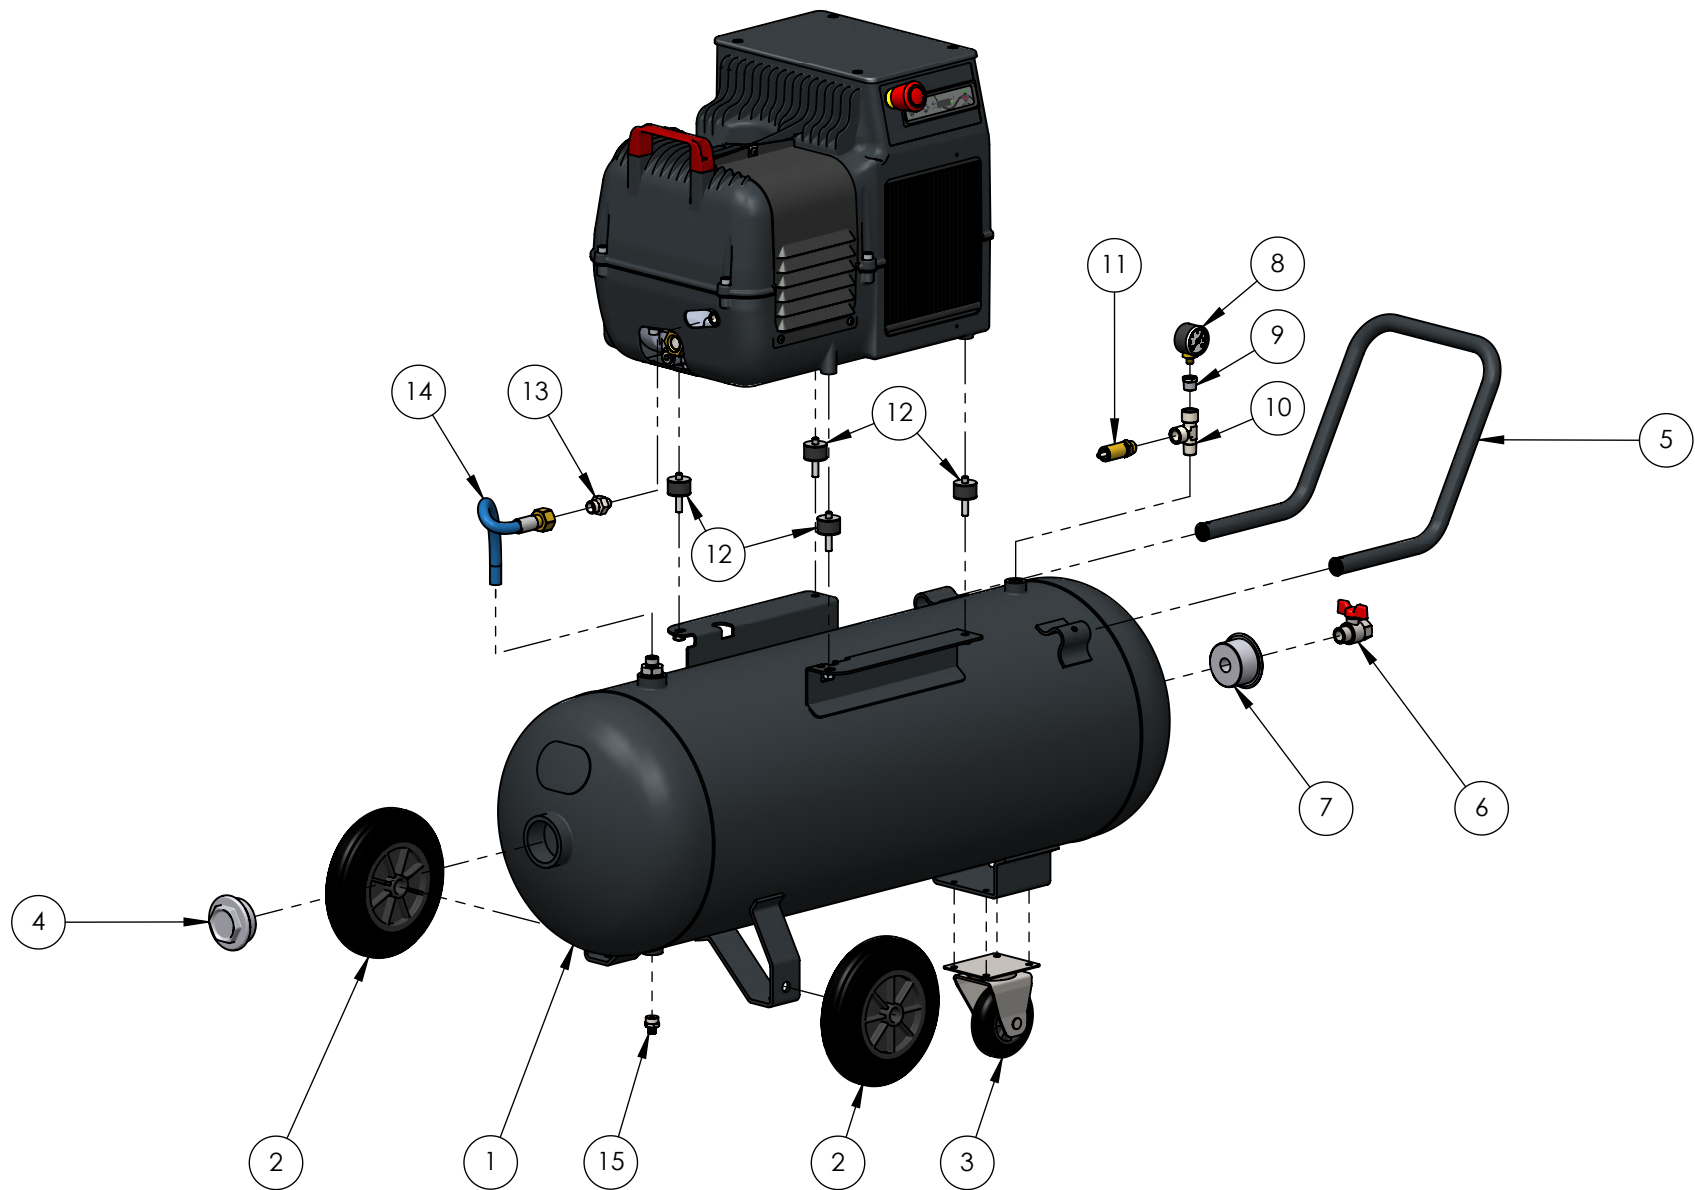

TIPO Ricambi versione serbatoio 90lt TYPE <i>Air Tank version 90lt spare parts</i>	CODICE CODE	KV 3 V230	DATA DATE 06/2024	REVISIONE REVISION 01