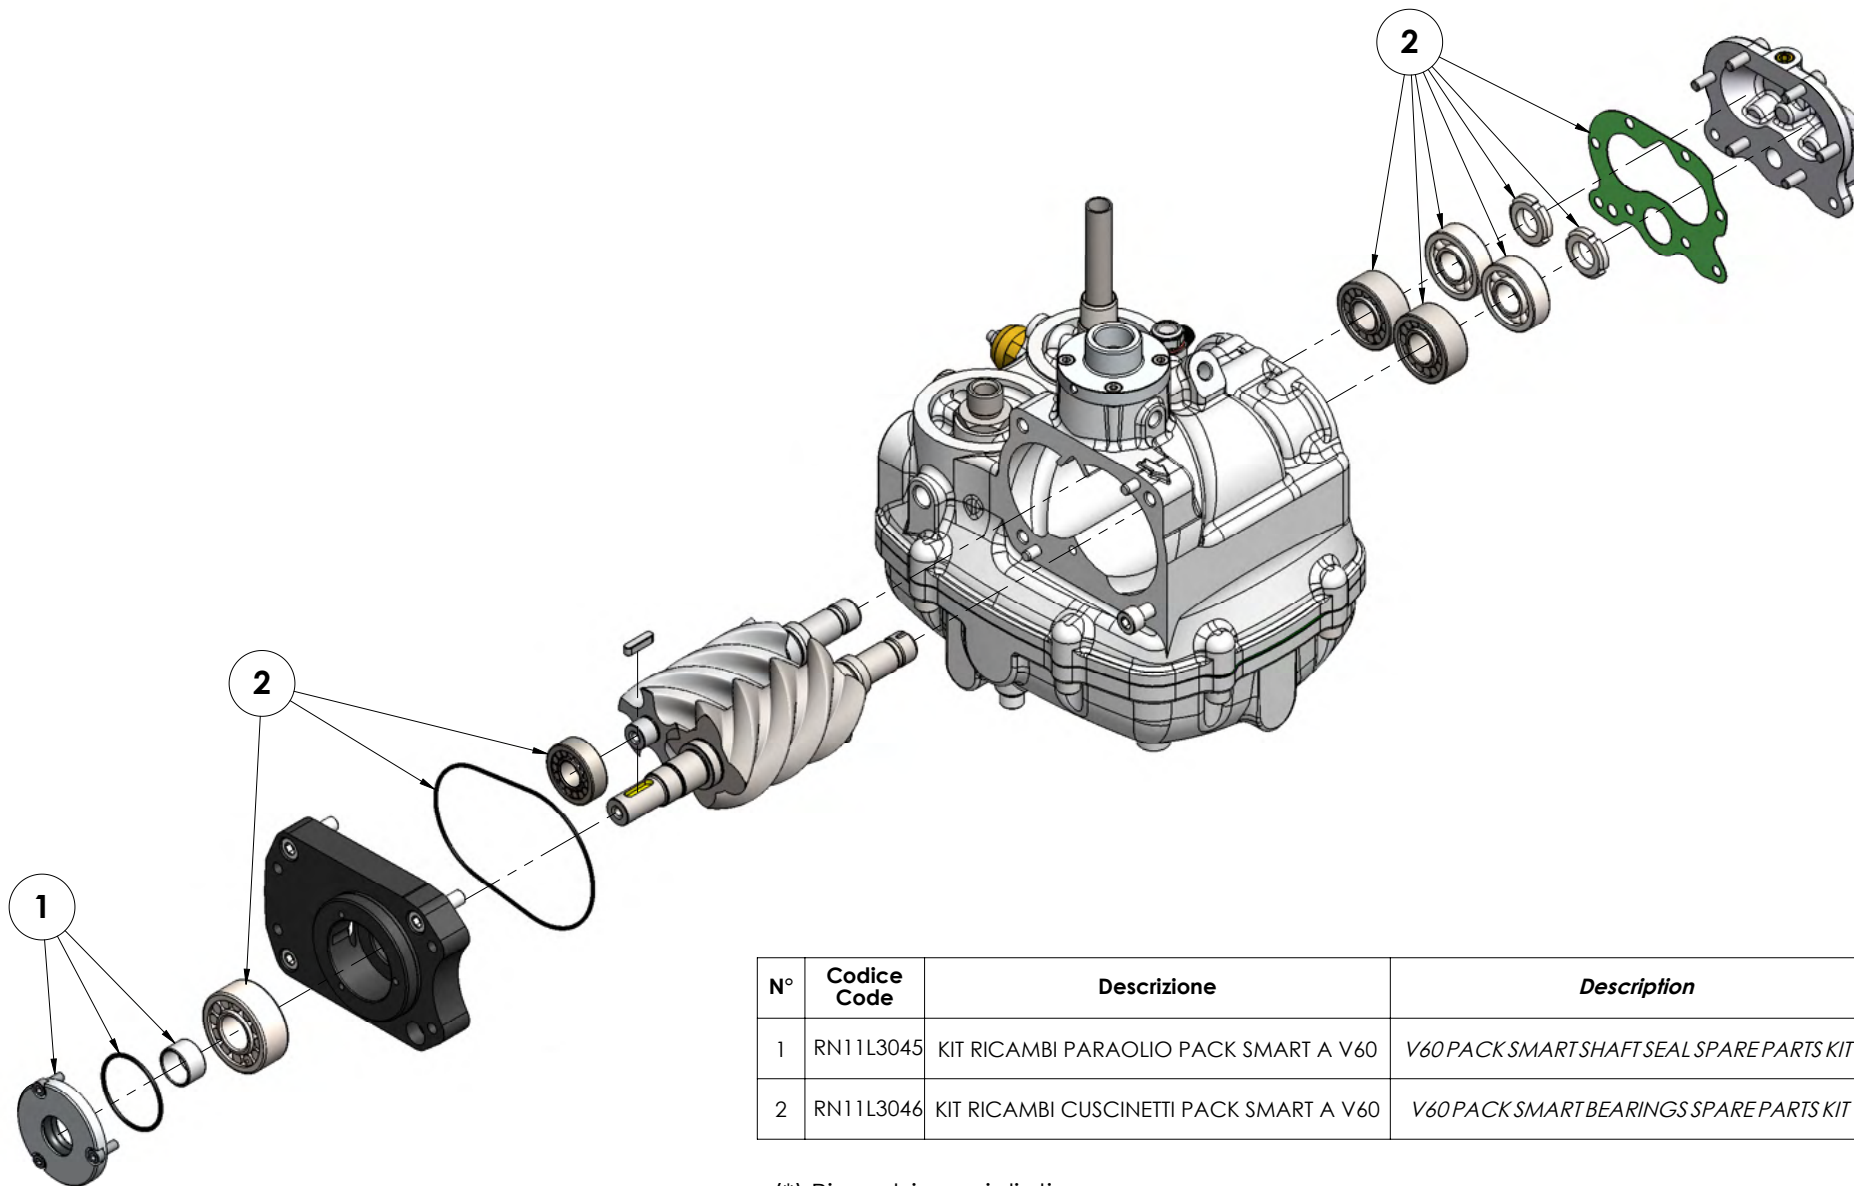

N°	Codice Code	Descrizione	Description	(*) Rec
1	RN11L3045	KIT RICAMBI PARAOLIO PACK SMART A V60	V60 PACK SMART SHAFT SEAL SPARE PARTS KIT	
2	RN11L3046	KIT RICAMBI CUSCINETTI PACK SMART A V60	V60 PACK SMART BEARINGS SPARE PARTS KIT	

(*) Ricambi consigliati
Recommended Spare Parts