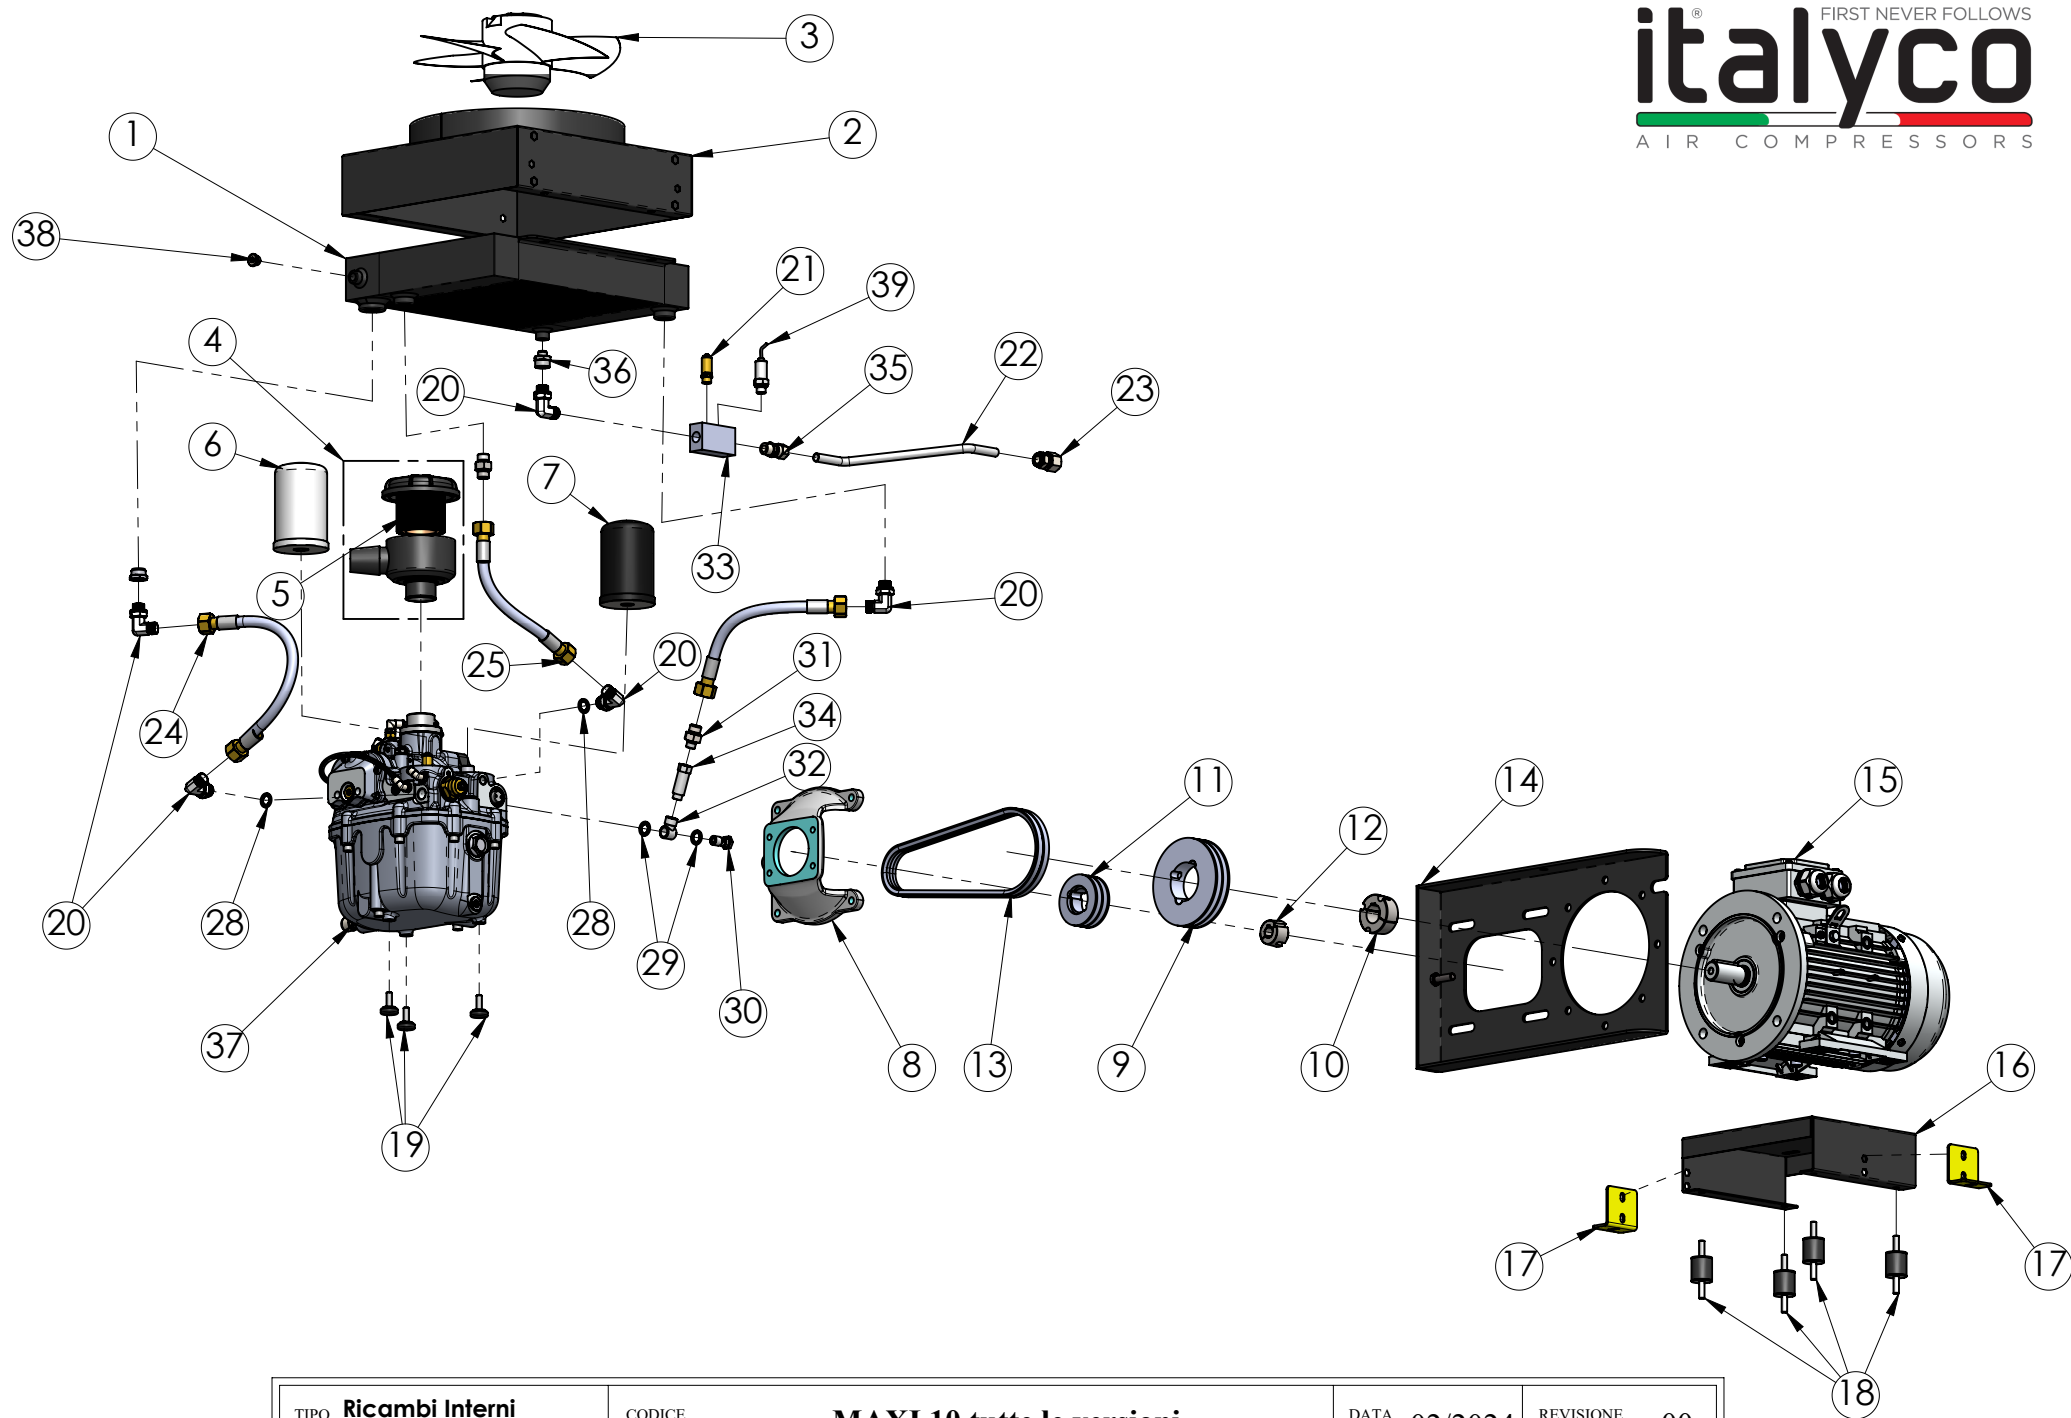

TIPO Ricambi Interni TYPE <i>Internal spare parts</i>	CODICE CODE	MAXI 10 tutte le versioni	DATA DATE 02/2024	REVISIONE REVISION 00