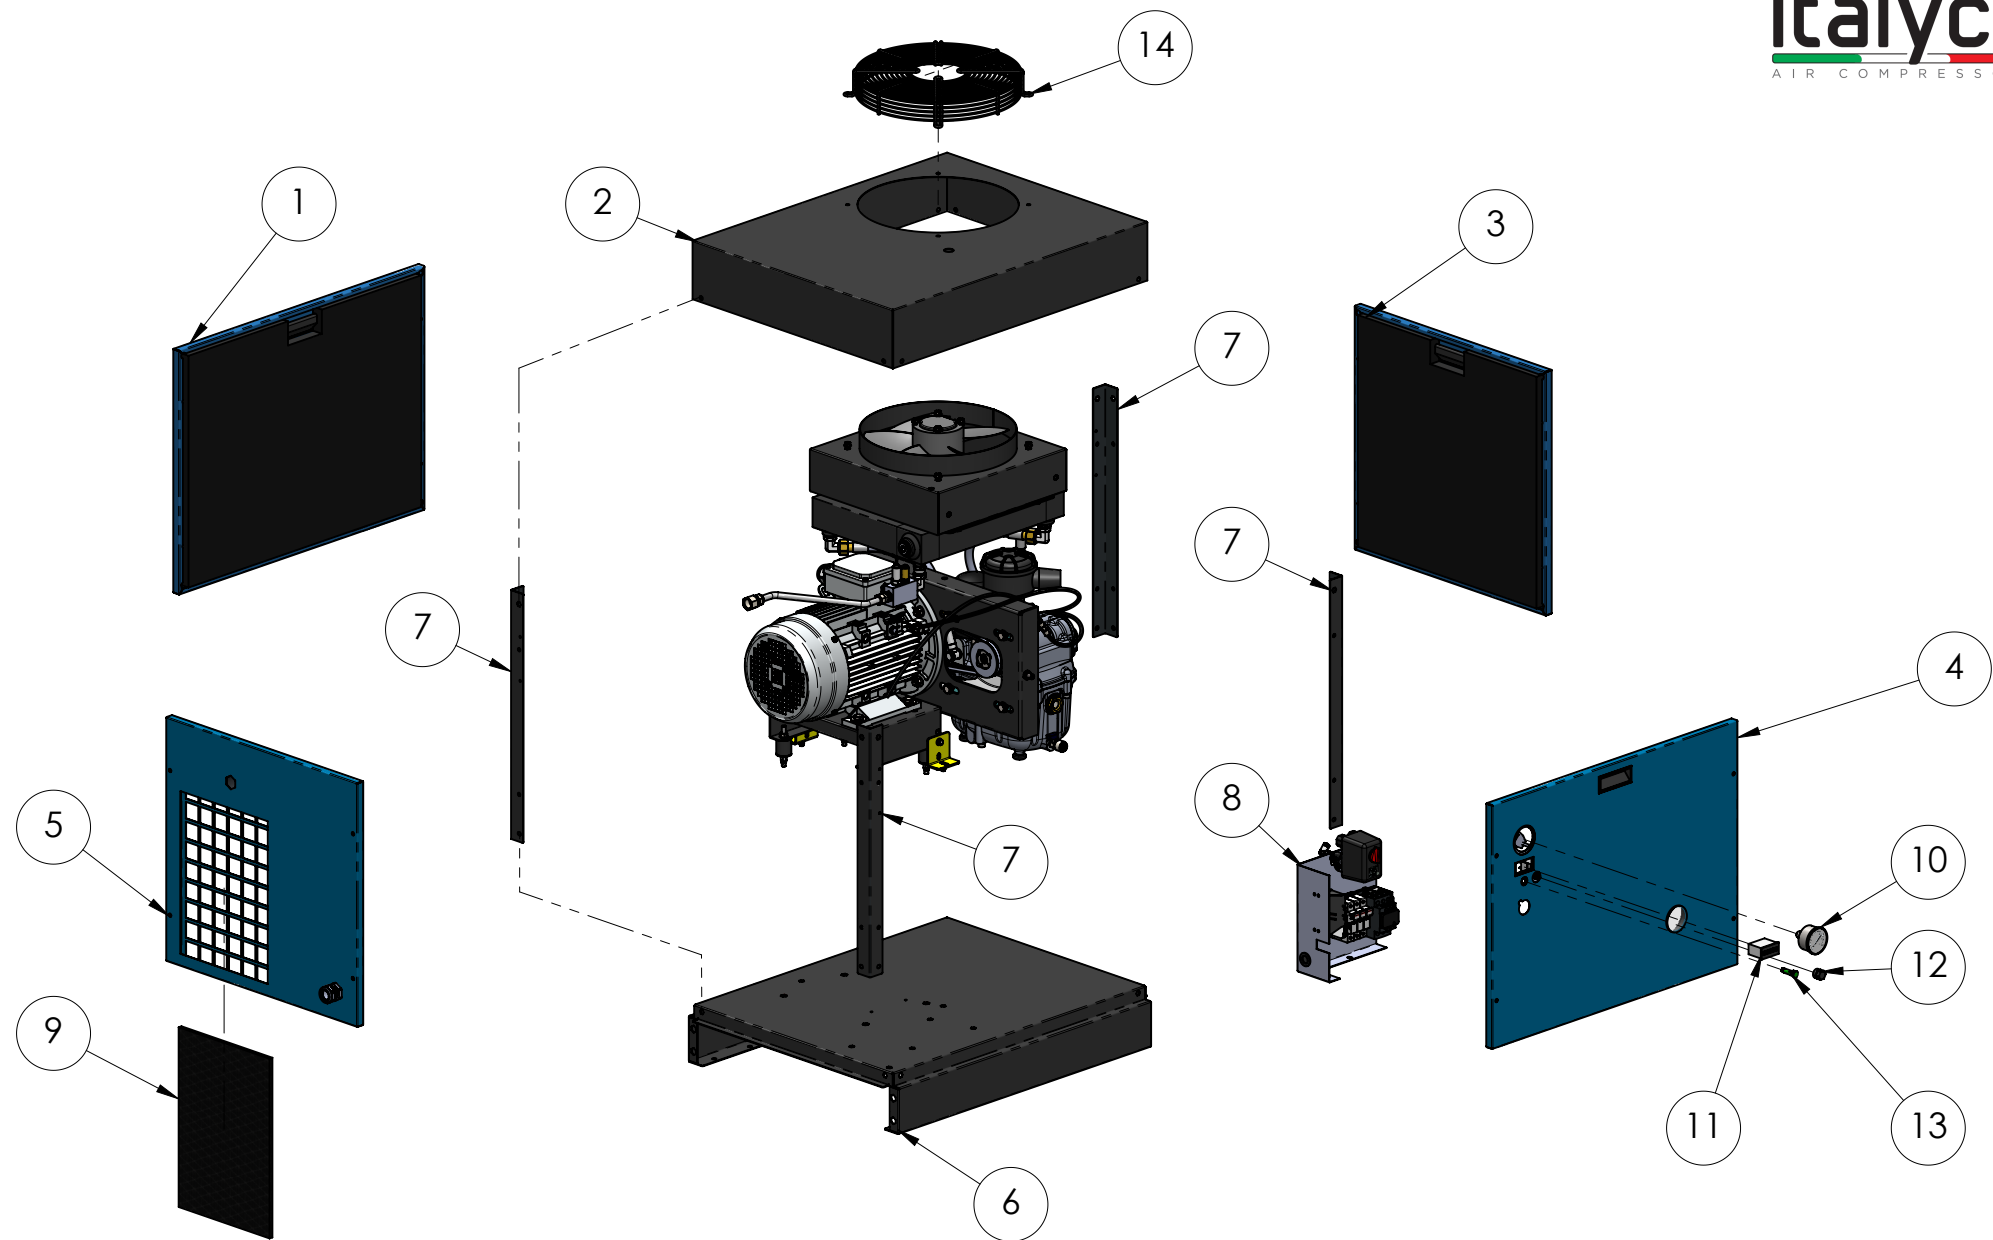

TIPO Ricambi Carpenteria Esterna TYPE <i>External Carpentry Spare Parts</i>	CODICE CODE	MAXI 10 tutte le versioni	DATA DATE 02/2024	REVISIONE REVISION 00