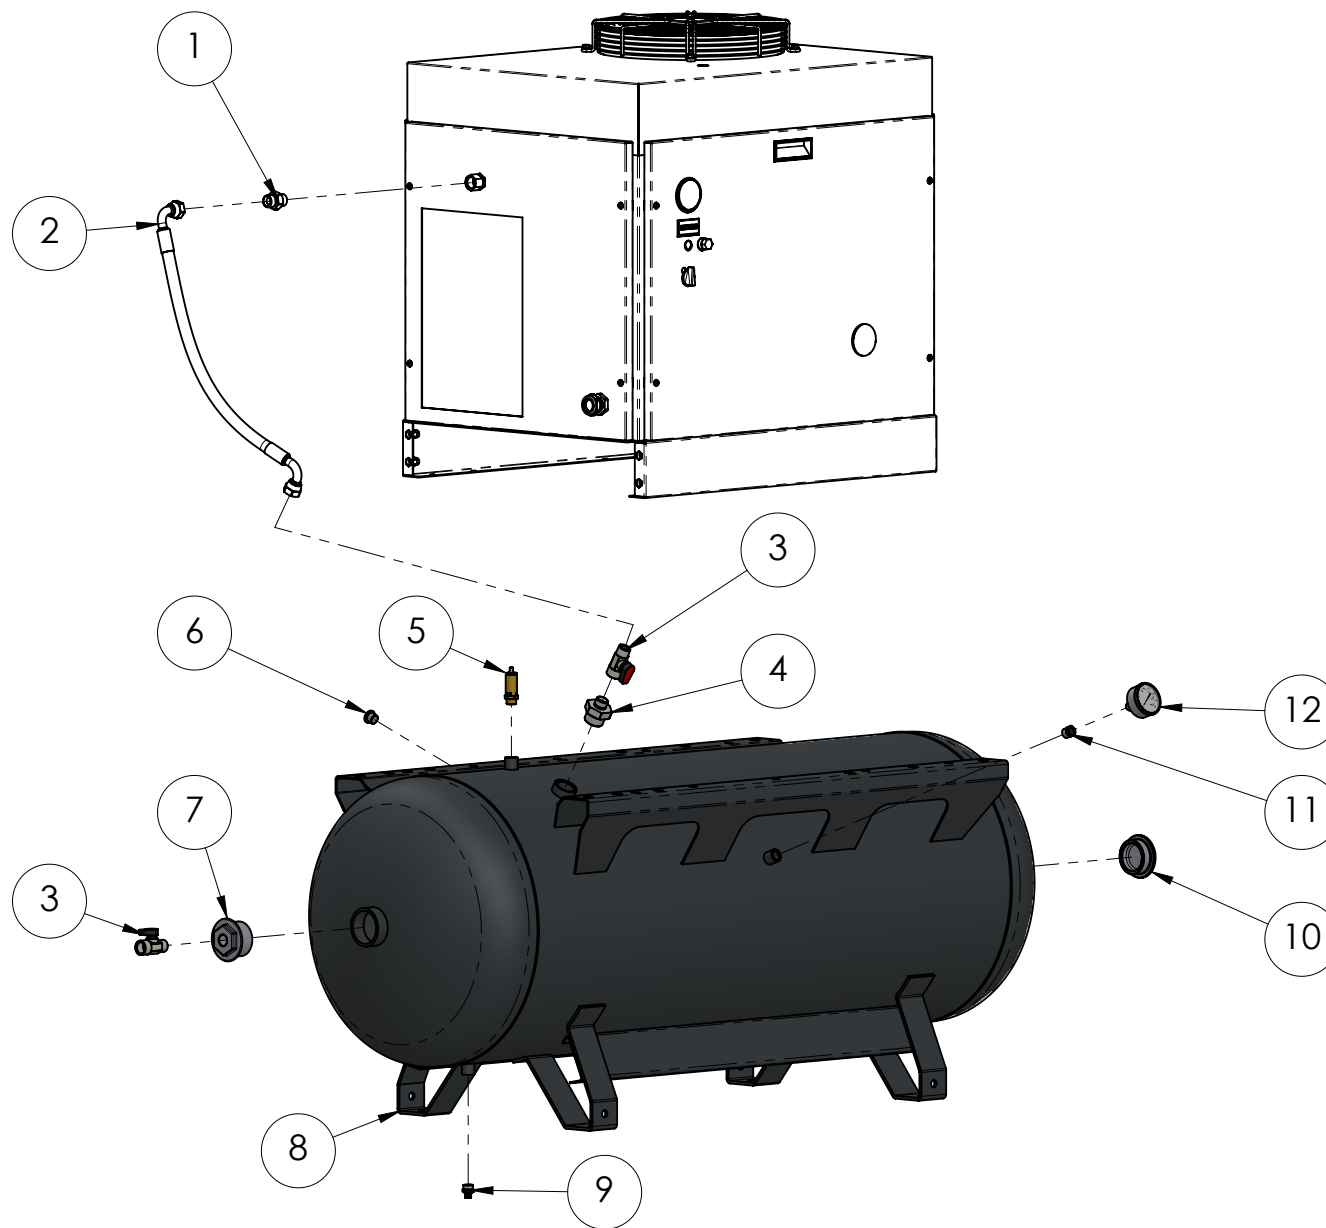

TIPO Ricambi con versione serbatoio TYPE <i>Air Tank version spare parts</i>	CODICE CODE	MAXI 10 tutte le versioni	DATA DATE 02/2024	REVISIONE REVISION 00