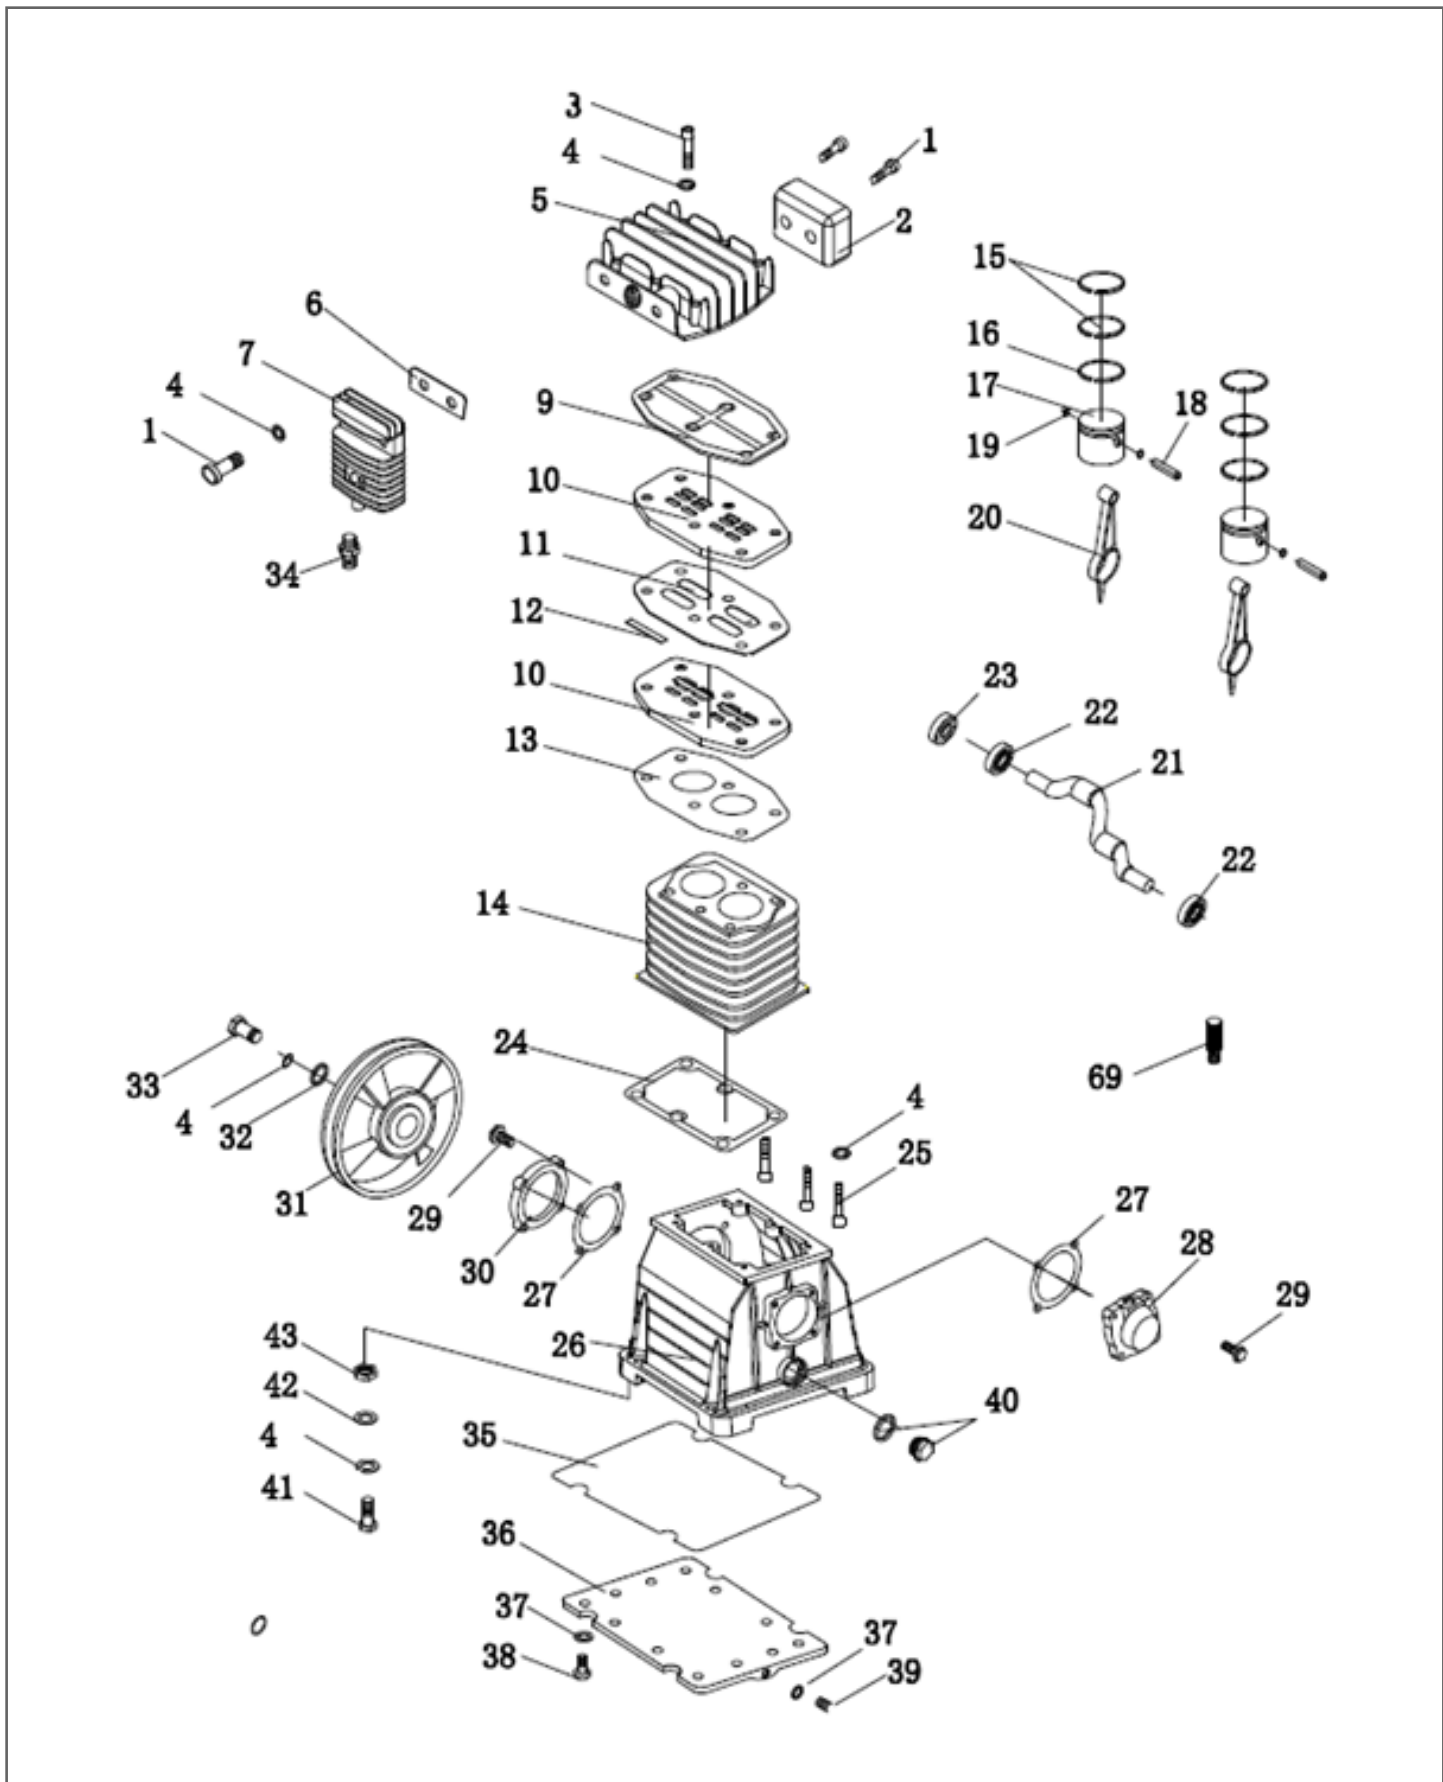

**Esplso - Vue éclatée- Exploded view:  
KP 4 - SINGLE STAGES BELT DRIVEN PUMP**

- 2 filtro aria - air filter - filtre air
- 7 collettore raffredd - after cooler - cooler
- 9 guarnizione - gasket cylinder head - joint
- 10 piastra valvole - valve plate - plaque de soupape
- 11 guarnizione - gasket - joint
- 12 valvola - valve - vanne
- 13 guarnizione - gasket - joint
- 15 segmenti - rings - segments
- 16 segmento olio - oil ring - segment huile
- 17 pistone - piston - piston
- 19 segmento - ring - segment
- 20 biella - connecting rod - bielle
- 21 albero a gomito - crank shaft - vilebrequin
- 22 cuscinetto - bearing - roulement
- 23 paraolio - oil seal - Joint Huile
- 24 guarnizione - gasket - joint
- 35 guarnizione - gasket - joint
- 69 tappo olio - oil breather - bouchon huile