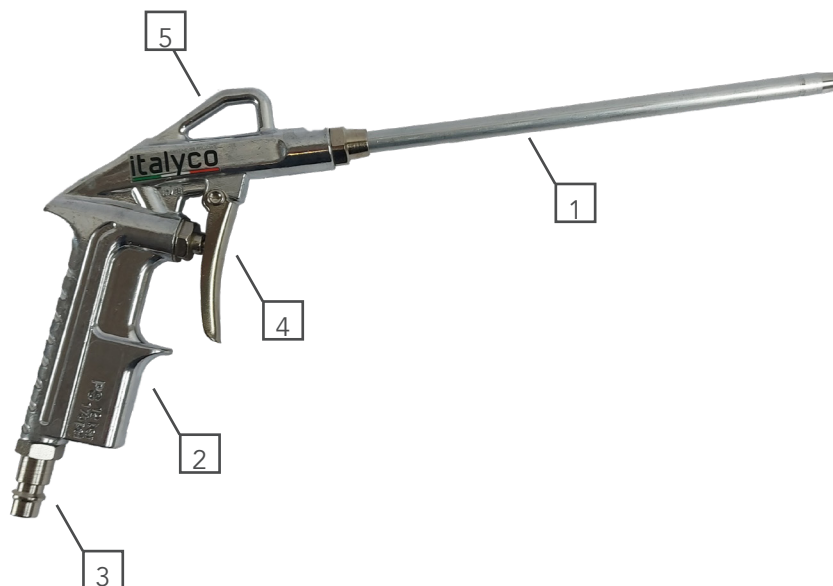

IT215

HS CODE: 84243010

Pistola soffiaggio
con canna lunga
190 mm

Blow pistol with 190 mm
long barrel

Soufflette avec
canon long de 190 mm

TECHNICAL CHARACTERISTICS - TECHNICAL CHARACTERISTICS - CARATTERISTICHE TECNICHE

1	LUNGHEZZA CANNA 190 MM NOZZLE LENGTH 190 MM LONGUEUR DE BUSE 190 MM	4	IMPUGNATURA PROFESSIONALE PROFESSIONAL GRIP POIGNEE PROFESSIONNELLE
2	CORPO IN ALLUMINIO ALUMINIUM BODY CORPS EN ALUMINIUM	5	COMODO GANCIO USEFUL HOOK CROCHET UTILE
3	RACCORDO RAPIDO UNIVERSALE UNIVERSAL QUICK COUPLING RACCORD RAPID UNIVERSEL