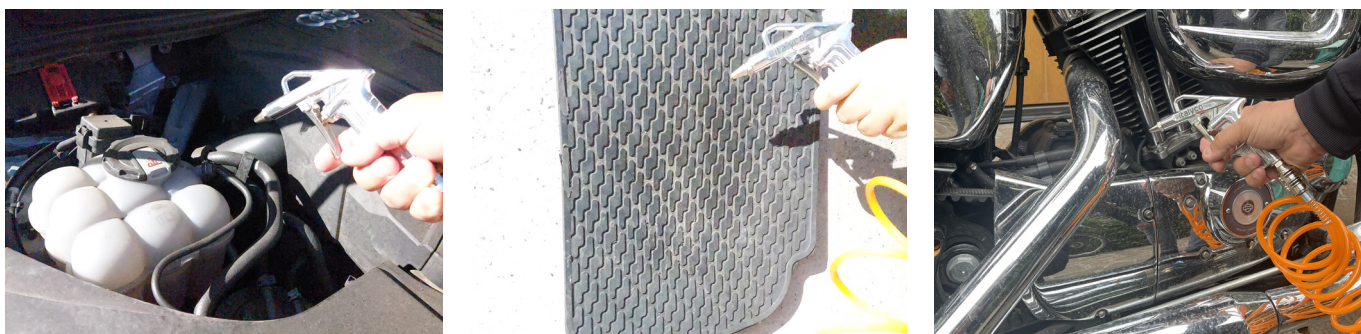

APPLICAZIONI - APPLICATIONS - APPLICATIONS

Model	Code	EAN	Descrizione - Description	bar	BSP	kg	PCS/Package	Package
IT200	A000YC1300001	8055773341265	Soffiaggio - Blowing	12	1/4" UNIV.	0,15	1	VRAC
IT200 M	A000YC1300001	8055773341265	Soffiaggio - Blowing	12	1/4" UNIV.	3	20	Multibox