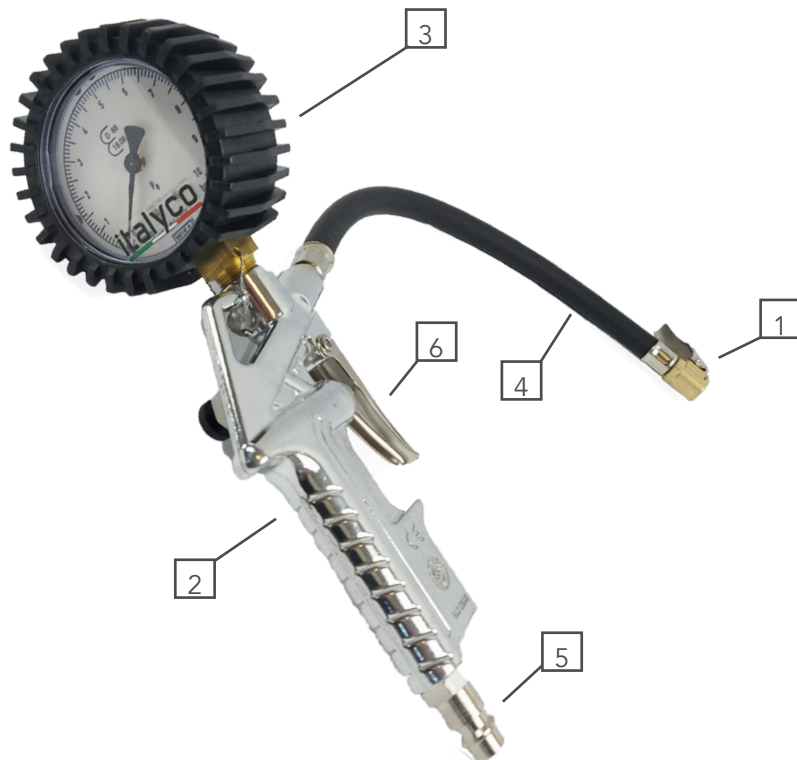

INFLATING

IT110
IT110 M
HS CODE: 84242000

Pistola gonfiaggio
professionale
omologata Francia
86/217/ECC

Professional inflation pistol
Certified France
86/217/ECC

Pistolet de gonflage
professionnel
Omologation France
86/217/ECC