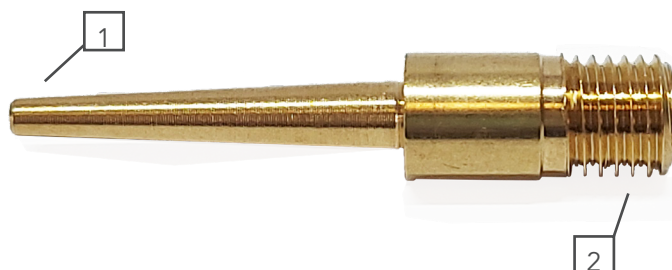

SINGLE PACK - SINGLE PACK - PACK SINGOLO

TECHNICAL CHARACTERISTICS - TECHNICAL CHARACTERISTICS - CARATTERISTICHE TECNICHE

1	UGELLO DI GONFIAGGIO UNIVERSALE UNIVERSAL QUICK COUPLING RACCORD DE GONFLAGE UNIVERSEL	4	LUNGHEZZA TUBO 1000 MM TUBE LENGTH 1000 MM LONGUEUR DE TUBE 1000 MM
2	CORPO IN ALLUMINIO ALUMINIUM BODY CORPS EN ALUMINIUM	5	RACCORDO RAPIDO UNIVERSALE UNIVERSAL QUICK COUPLING RACCORD RAPID UNIVERSEL
3	MANOMETRO DIAM 80MM GAUGE DIAM 80MM MANOMETRE DIAM 80 MM	6	IMPUGNATURA PROFESSIONALE PROFESSIONAL GRIP POIGNEE PROFESSIONNELLE

IT155
IT155 M
HS CODE: 84811099

Testina gonfiaggio palloni

Balloon inflation adaptor

Tête de gonflage du ballon

TECHNICAL CHARACTERISTICS - TECHNICAL CHARACTERISTICS - CARATTERISTICHE TECNICHE

1	TESTINA GONFIAGGIO PALLONI BALLOON INFLATION GUN TETE DE GONFLAGE DU BALLON
2	FILETTO PER ATTACCO PISTOLA GONFIAGGIO THREAD FOR INFLATING GUN ATTACHMENT FILETAGE POUR POIGNE' GONFLAGE