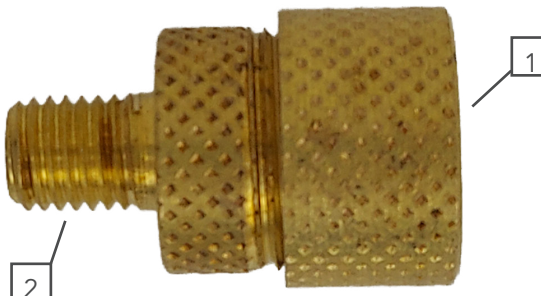

IT170
IT170 M
HS CODE: 84818099

Valvola gonfiaggio

in ottone

Bike Inflation valve in brass

Valve de gonflage Velo en laiton

MULTIBOX

Foto puramente indicativa

TECHNICAL CHARACTERISTICS
TECHNICAL CHARACTERISTICS
CARATTERISTICHE TECNICHE